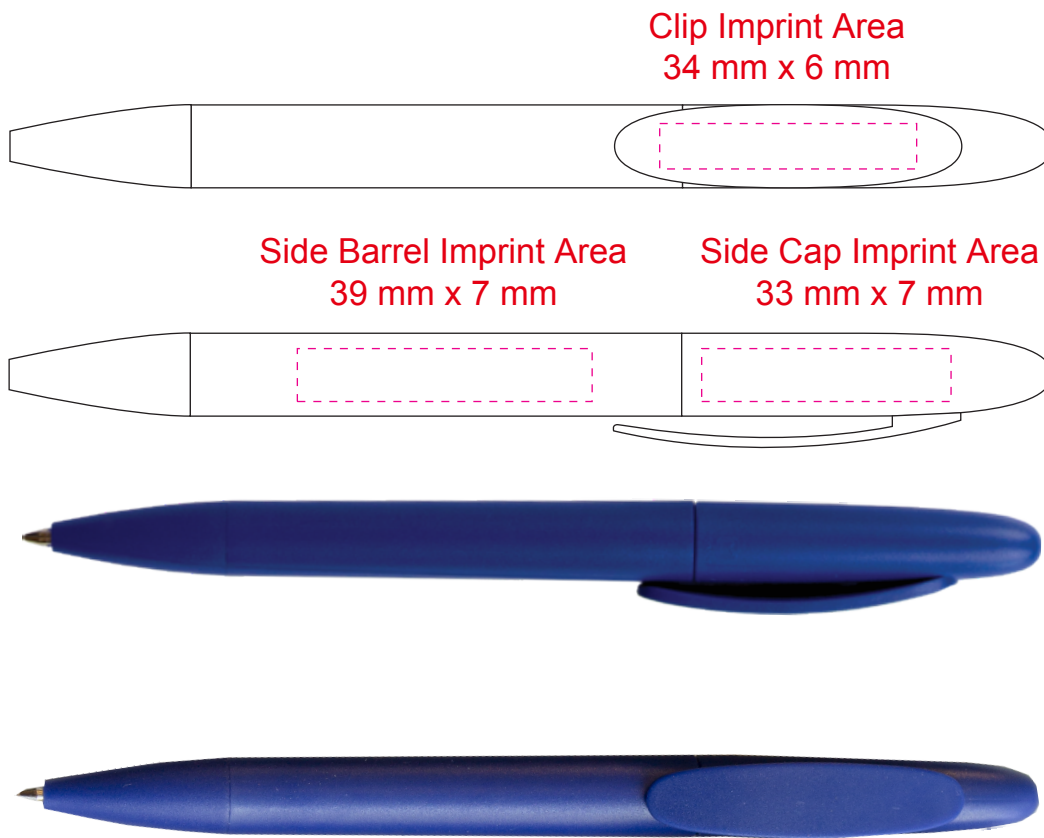

# Italian Color Pens

Made in Italy

Pen Size: 5 7/16"

Pad Print - Enter PMS Color Here

Dotted line shows imprint area and will not print.

VIRTUAL PROOF ONLY. Actual product and imprint may vary in color.

Because of the different colors and textures of substrates that are printed, we DO NOT guarantee exact PMS and/or color matches.