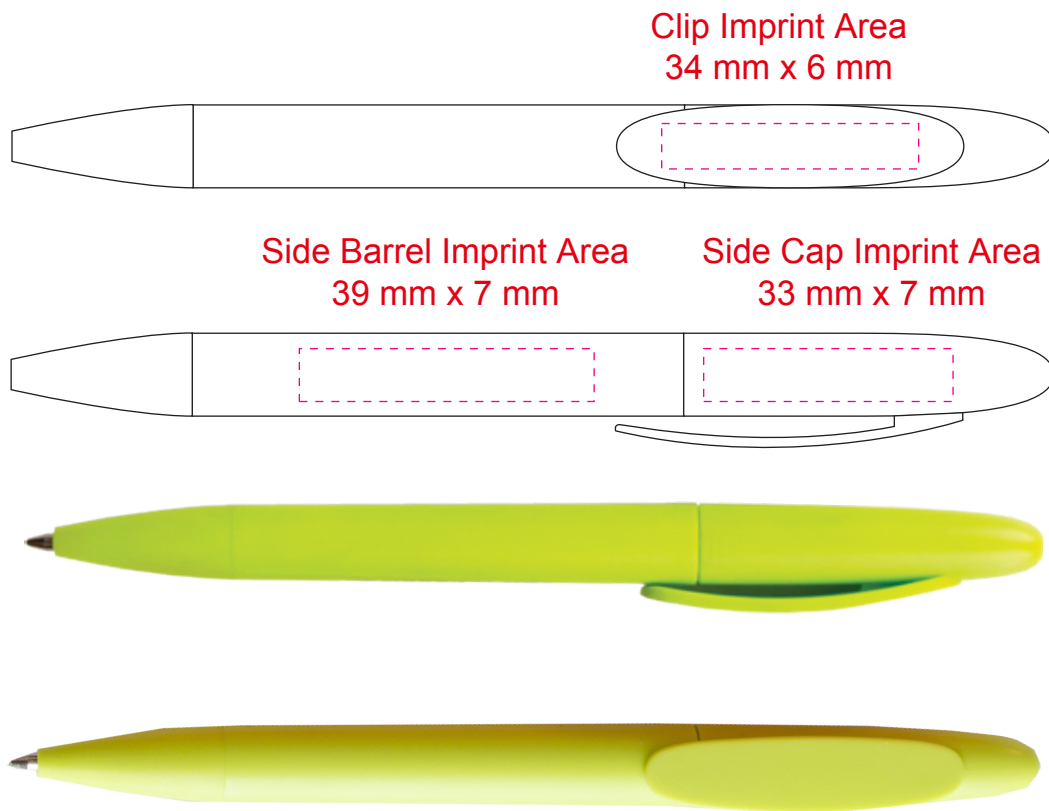

Italian Color Pens

Made in Italy

Pen Size: 5 7/16"

Pad Print - Enter PMS Color Here

Dotted line shows imprint area and will not print.

VIRTUAL PROOF ONLY. Actual product and imprint may vary in color.

Because of the different colors and textures of substrates that are printed, we DO NOT guarantee exact PMS and/or color matches.