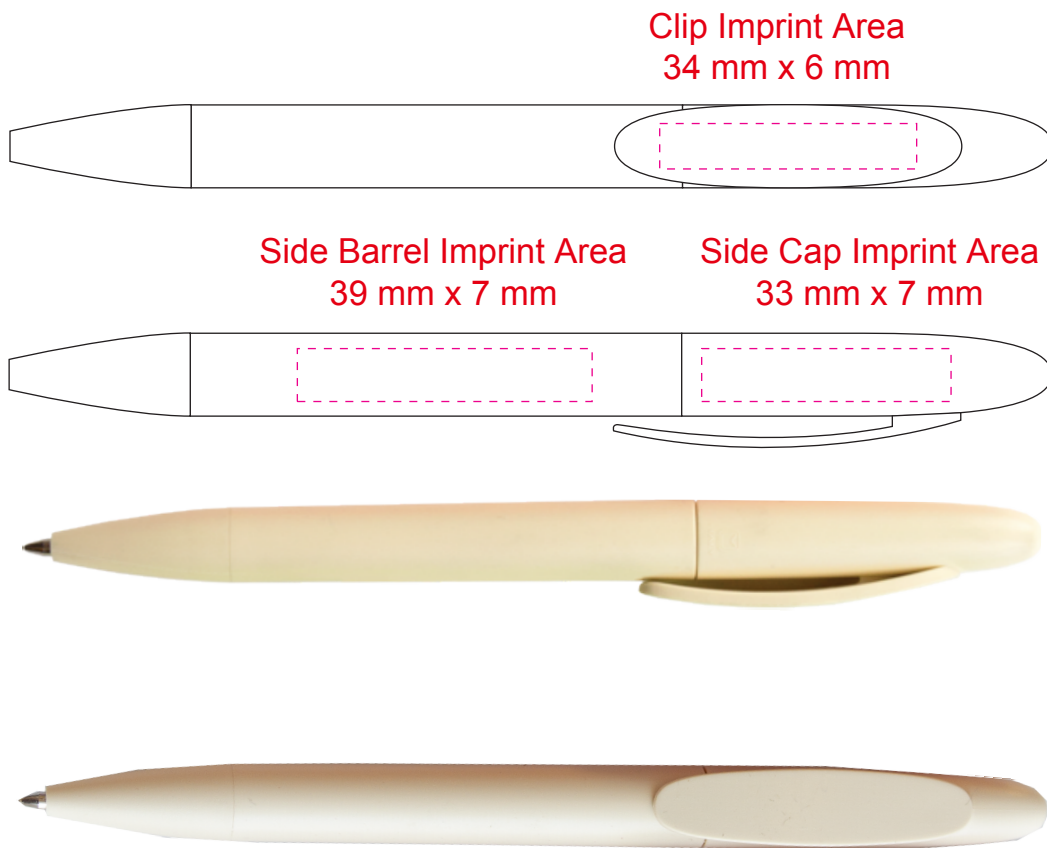

# Italian Color Pens

Made in Italy

Pen Size: 5 7/16"

Pad Print - Enter PMS Color Here

Dotted line shows imprint area and will not print.

VIRTUAL PROOF ONLY. Actual product and imprint may vary in color.

Because of the different colors and textures of substrates that are printed, we DO NOT guarantee exact PMS and/or color matches.