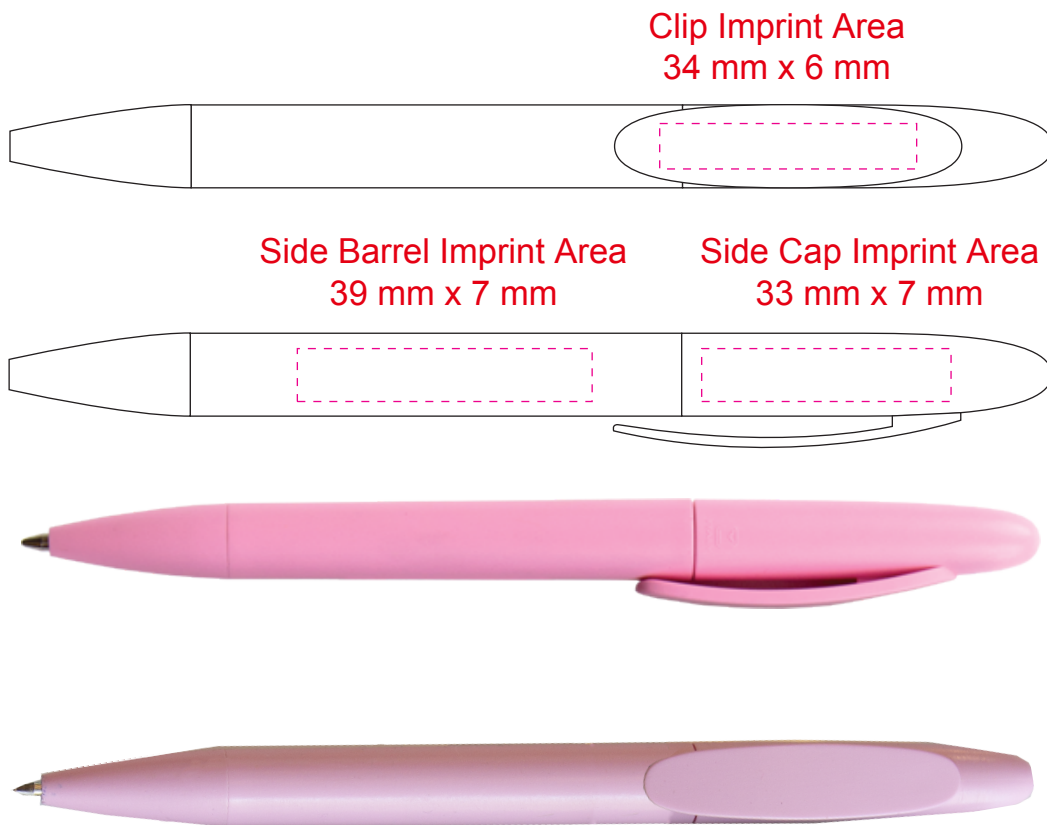

Italian Color Pens

Made in Italy

Pen Size: 5 7/16"

Pad Print - Enter PMS Color Here

Dotted line shows imprint area and will not print.

VIRTUAL PROOF ONLY. Actual product and imprint may vary in color.

Because of the different colors and textures of substrates that are printed, we DO NOT guarantee exact PMS and/or color matches.