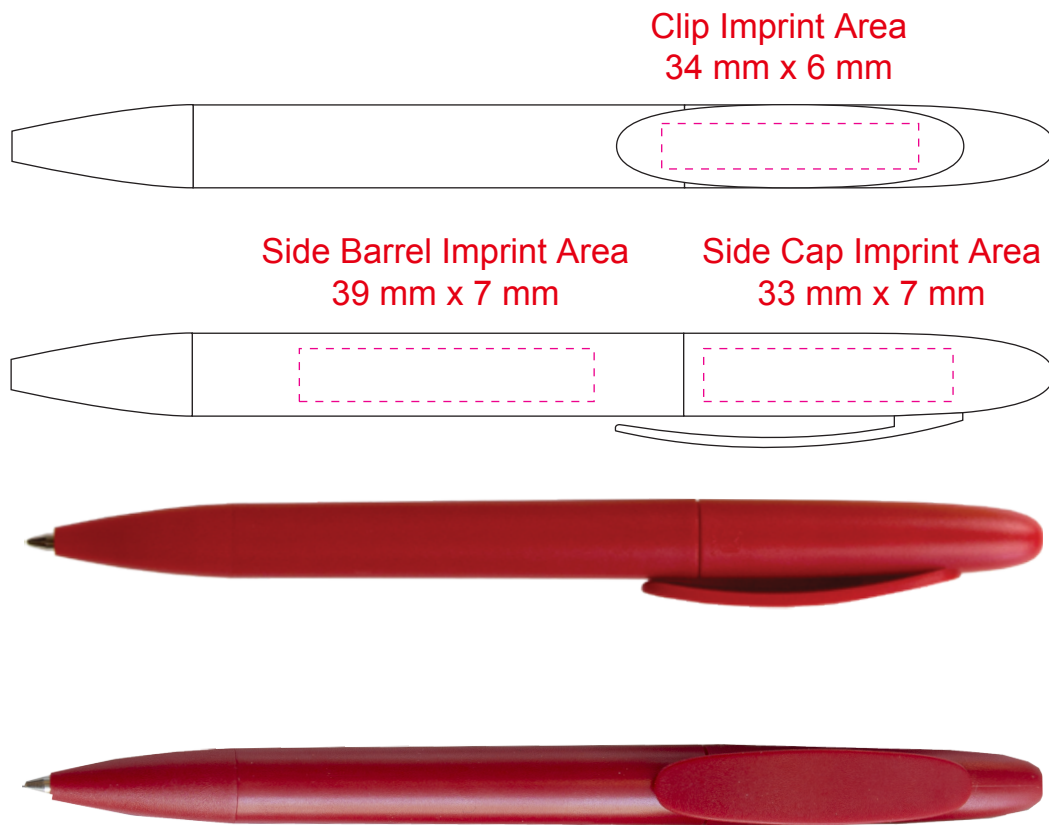

# Italian Color Pens

Made in Italy

Pen Size: 5 7/16"

Pad Print - Enter PMS Color Here

Dotted line shows imprint area and will not print.

VIRTUAL PROOF ONLY. Actual product and imprint may vary in color.

Because of the different colors and textures of substrates that are printed, we DO NOT guarantee exact PMS and/or color matches.