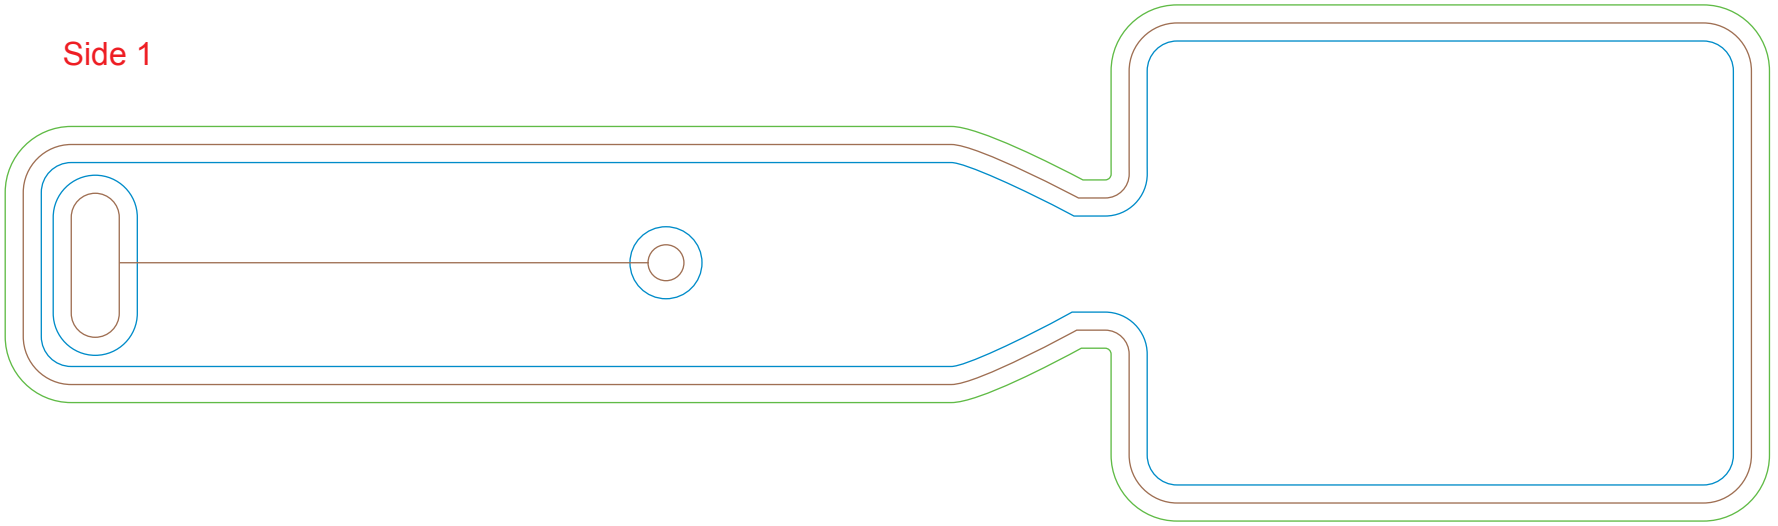

Item Number: PSK14

Item Size: 2.5" X 9"

**Imprint Area: imprint area varies
see guides below**

BLEED AREA

Art intended to print to the edge must extend 3/32" outside die cut line.

DIE CUT

Actual item size

IMPRINT AREA

Art not intended to print to the edge must remain 3/32" inside die cut line.

Side 1

Side 2