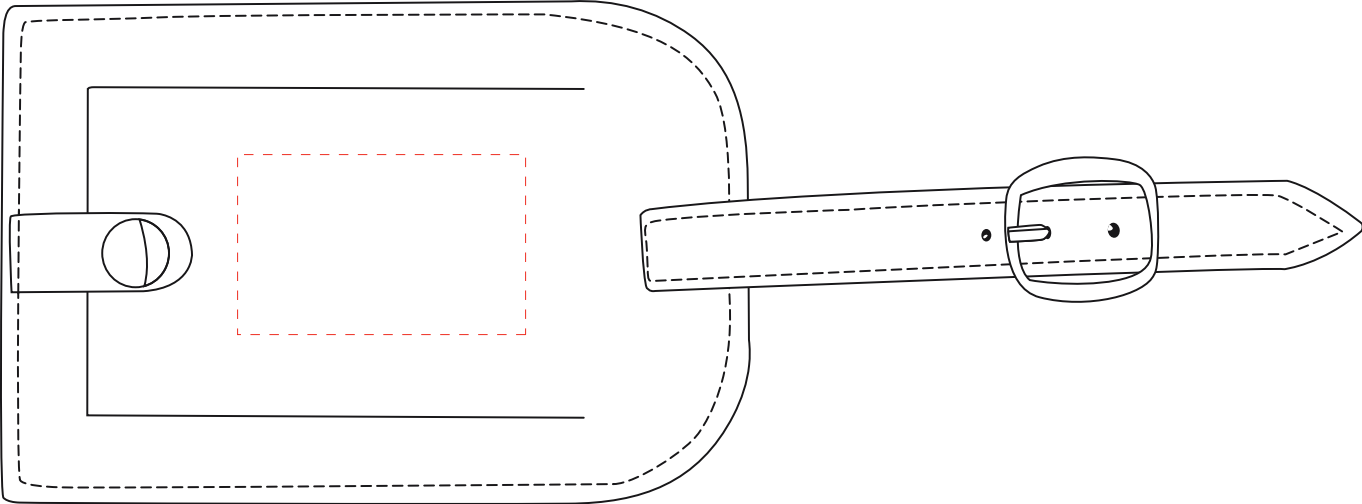

PUTAG

Traditional Luggage Tag

Debossed: 1.25" H x 2" W

Art at 100%

Art at 75%

Dotted line shows imprint area and will not print.