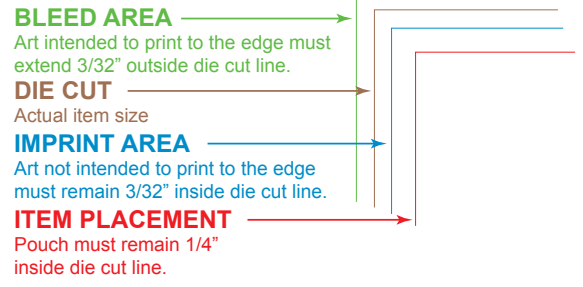

**Item Number: RM06**

**Item Size: 9" x 6"**

**Imprint Area: 8.812" x 5.812"**

**Item Number: S232**

**Item Size: 3.5" x 3.875"**

**Imprint Area: 3.312" x 3.687"**

**This item includes stock graphics.**