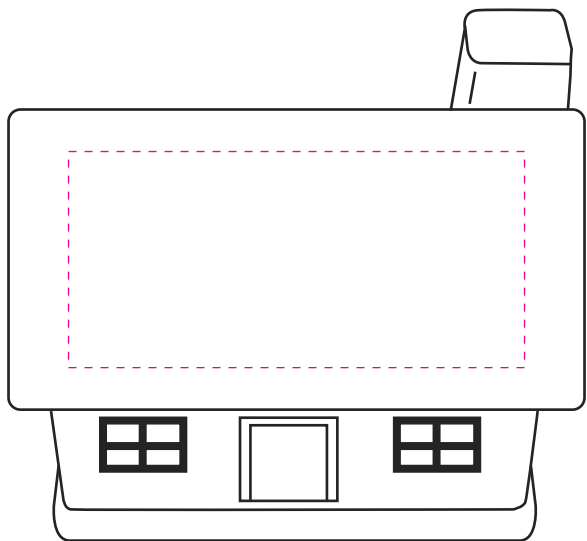

SBHOME

White, Gray and Red
Home Stress Shape

Imprint Area: 1.125 x 2.375

** Secondary Imprint Area on BACK

Imprint Area: .8736 x 1.61