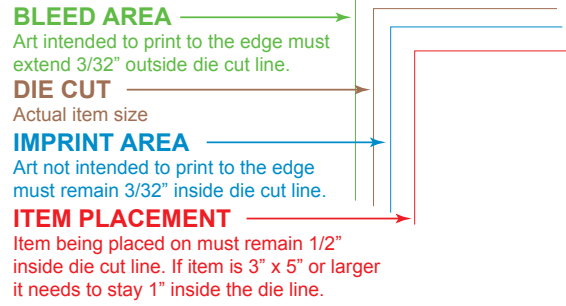

Item Number: SS02

Item Size: 6.5" x 4.5"

Imprint Area: 6.312" x 4.312"

Item Number: SS02

Item Size: 6.5" x 4.5"

Imprint Area: 6.312" x 4.312"

BLEED AREA

Art intended to print to the edge must extend 3/32" outside die cut line.

DIE CUT

Actual item size

IMPRINT AREA

Art not intended to print to the edge must remain 3/32" inside die cut line.

ITEM PLACEMENT

Item being placed on must remain 1/2" inside die cut line. If item is 3" x 5" or larger it needs to stay 1" inside the die line.

MAILING LABEL
Must be at least 4" x 1.5" area
and at least .625" from bottom