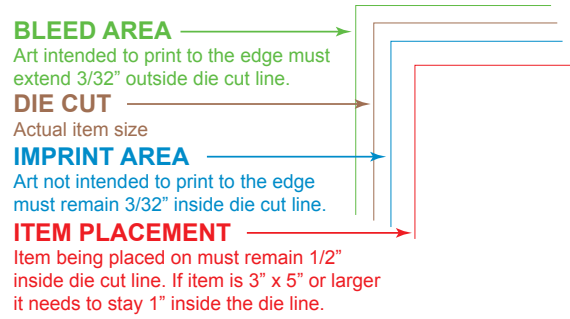

Item Number: SS03

Item Size: 8" x 5.1875"

Imprint Area: 7.812" x 5"

Item Number: SS03

Item Size: 8" x 5.1875"

Imprint Area: 7.812" x 5"

BLEED AREA

Art intended to print to the edge must extend 3/32" outside die cut line.

DIE CUT

Actual item size

IMPRINT AREA

Art not intended to print to the edge must remain 3/32" inside die cut line.

ITEM PLACEMENT

Item being placed on must remain 1/2" inside die cut line. If item is 3" x 5" or larger it needs to stay 1" inside the die line.

INDICIA
PLACEMENT
IF NEEDED

MAILING LABEL
Must be at least 4" x 1.5" area
and at least .625" from bottom