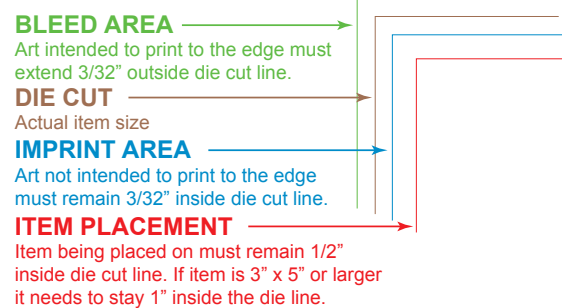

Item Number: SS04

Item Size: 9" x 4"

Imprint Area: 8.812" x 3.812"

BLEED AREA

Art intended to print to the edge must extend 3/32" outside die cut line.

DIE CUT

Actual item size

IMPRINT AREA

Art not intended to print to the edge must remain 3/32" inside die cut line.

ITEM PLACEMENT

Item being placed on must remain 1/2" inside die cut line. If item is 3" x 5" or larger it needs to stay 1" inside the die line.

Item Number: SS04

Item Size: 9" x 4"

Imprint Area: 8.812" x 3.812"

MAILING LABEL
Must be at least 4" x 1.5" area
and at least .625" from bottom