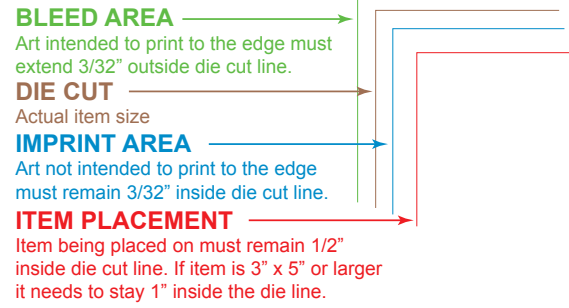

Item Number: SS05

Item Size: 9" x 6"

Imprint Area: 8.812" x 5.812"

Item Number: SS05

Item Size: 9" x 6"

Imprint Area: 8.812" x 5.812"

MAILING LABEL
Must be at least 4" x 1.5" area
and at least .625" from bottom