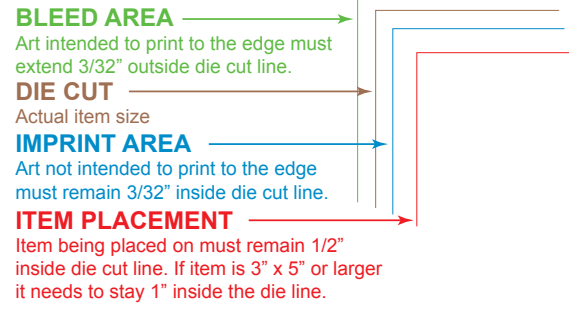

Item Number: SS05

Item Size: 9" x 6"

Imprint Area: 8.812" x 5.812"

Item Number: SS05

Item Size: 9" x 6"

Imprint Area: 8.812" x 5.812"

MAILING LABEL
Must be at least 4" x 1.5" area
and at least .625" from bottom