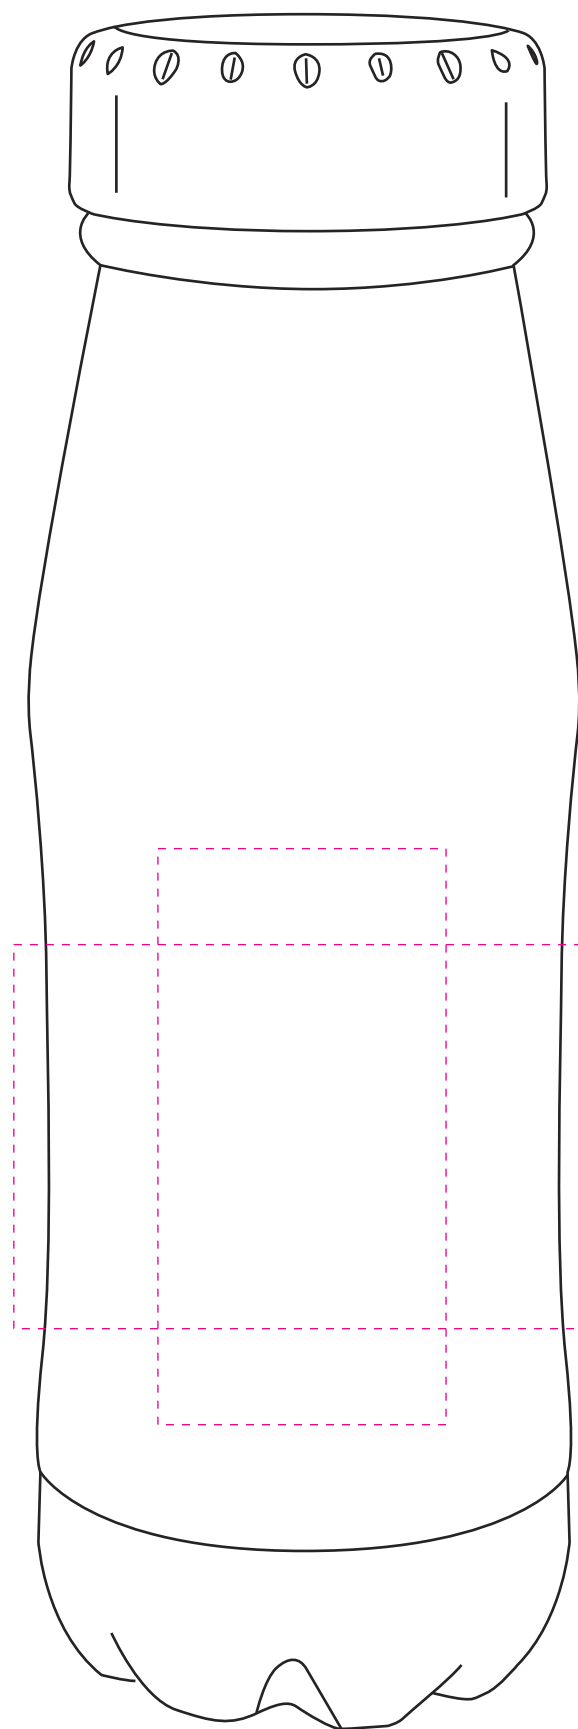

SS20BLA

20 oz. Wide Mouth Stainless Steel Vacuum Bottle

Laser Imprint Area: 1.5 x 3

Silk Screen Imprint Area: 2 x 3

WRAP