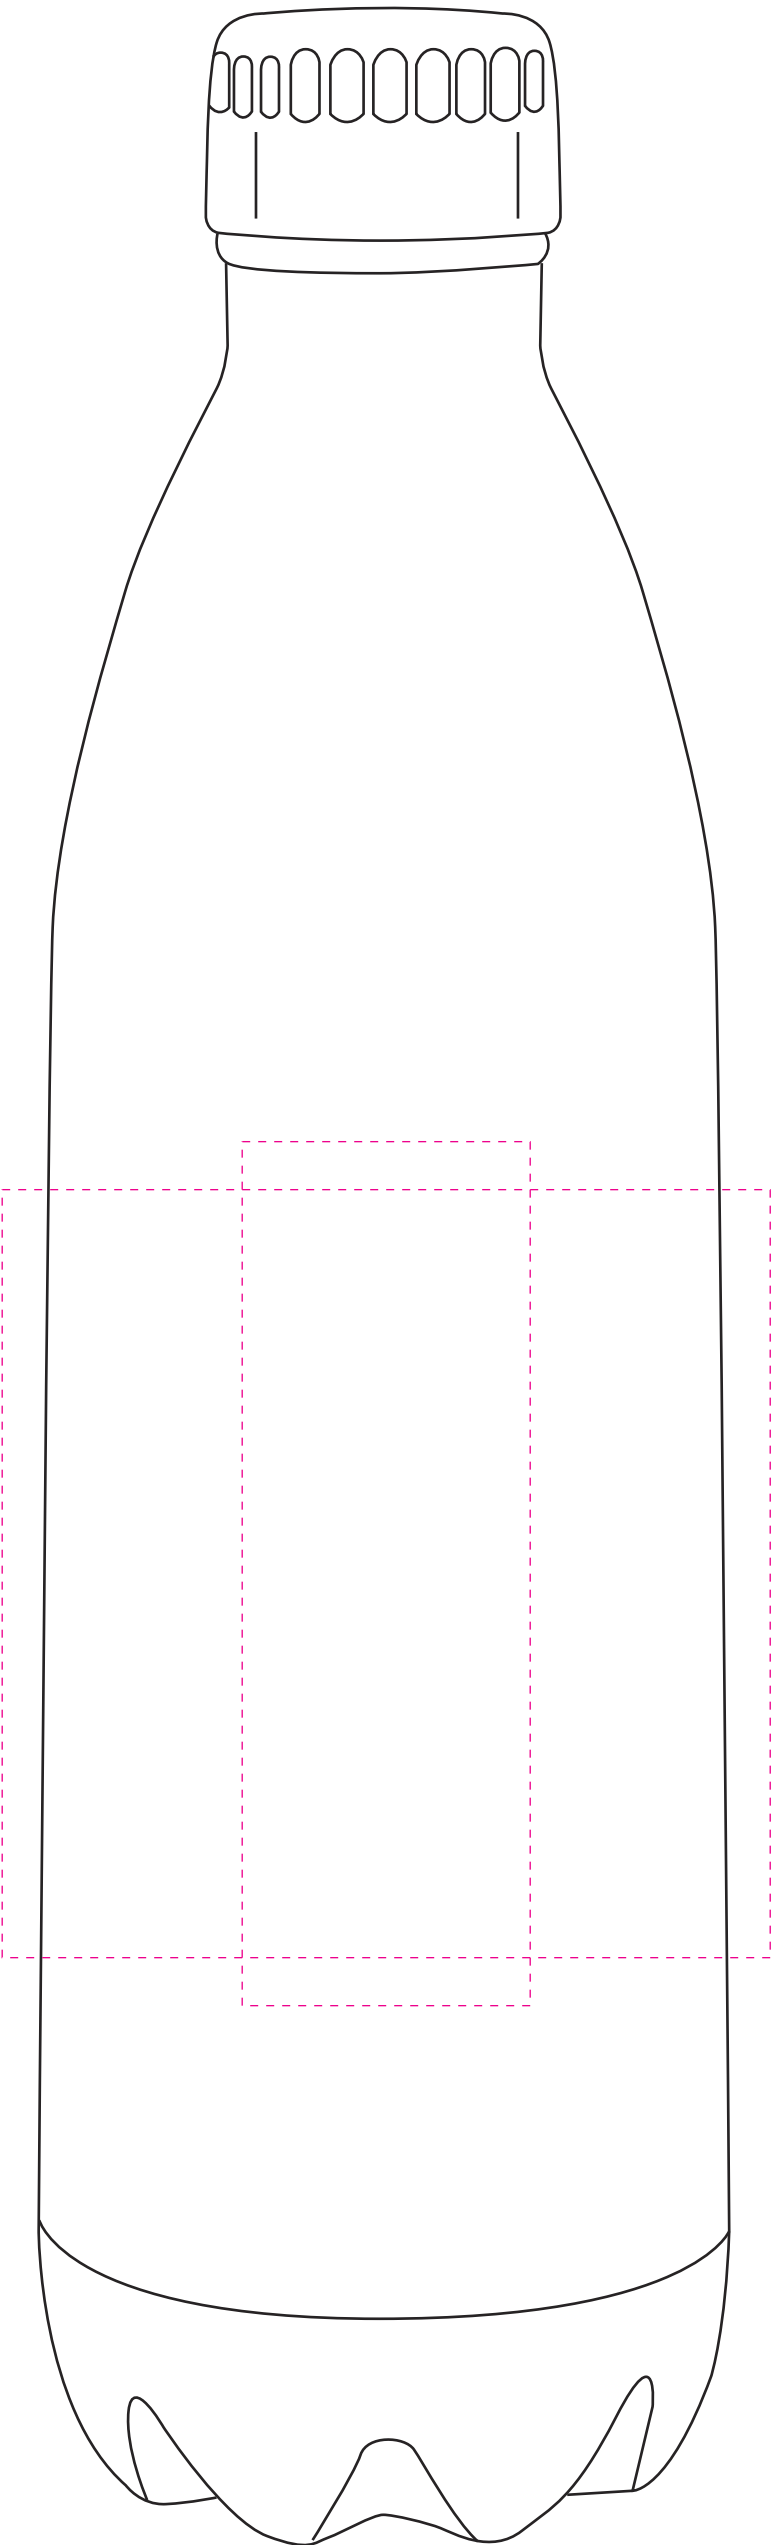

SS33
Sure Temp 33oz. Double Wall
Stainless Bottle

Laser Imprint Area: 1.5 x 4.5

4cp / Silk Screen Imprint Area: 4 x 4

Wrap Imprint Area: 4 x 10.8626

Wrap