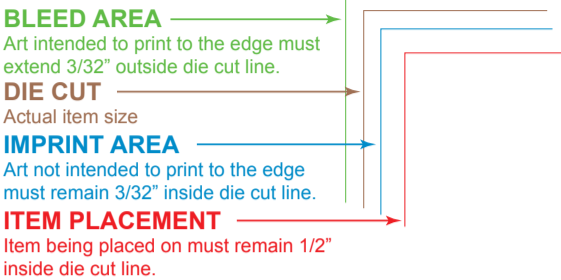

Item Number: SSEC

Item Size: 8" x 5.187"

Imprint Area: 7.812" x 5"

Item Number: SSEC

Item Size: 8" x 5.187"

Imprint Area: 7.812" x 5"

MAILING LABEL
Must be at least 4" x 1.5" area
and at least .625" from bottom