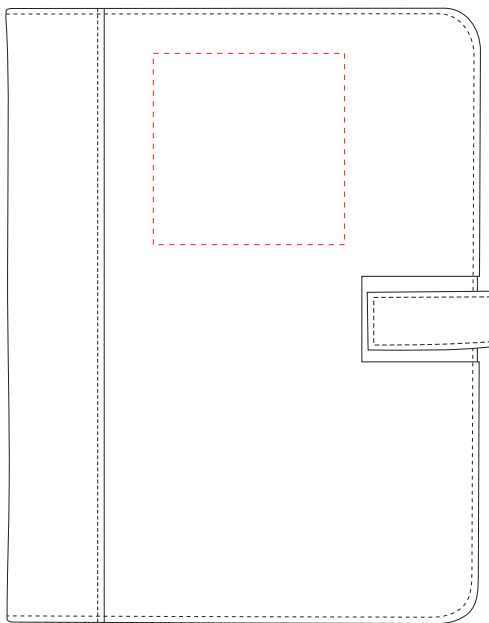

ST100

Rollick Writing Pad

Imprint area: 4" H x 4" W

Debossed: 4" H x 4" W

Art at 100%

Art at 25%

Dotted line shows imprint area and will not print.