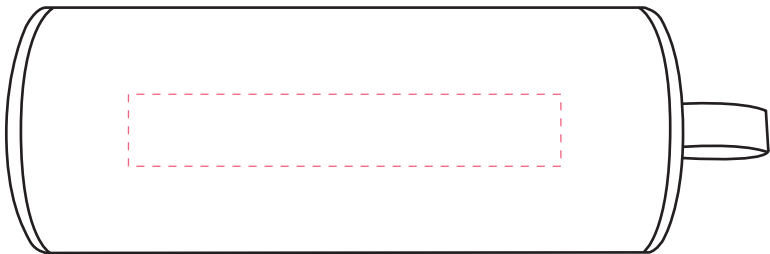

## Aria Wireless Headset

Imprint Area: .375 x 2.25

Dotted line shows imprint area and will not print.