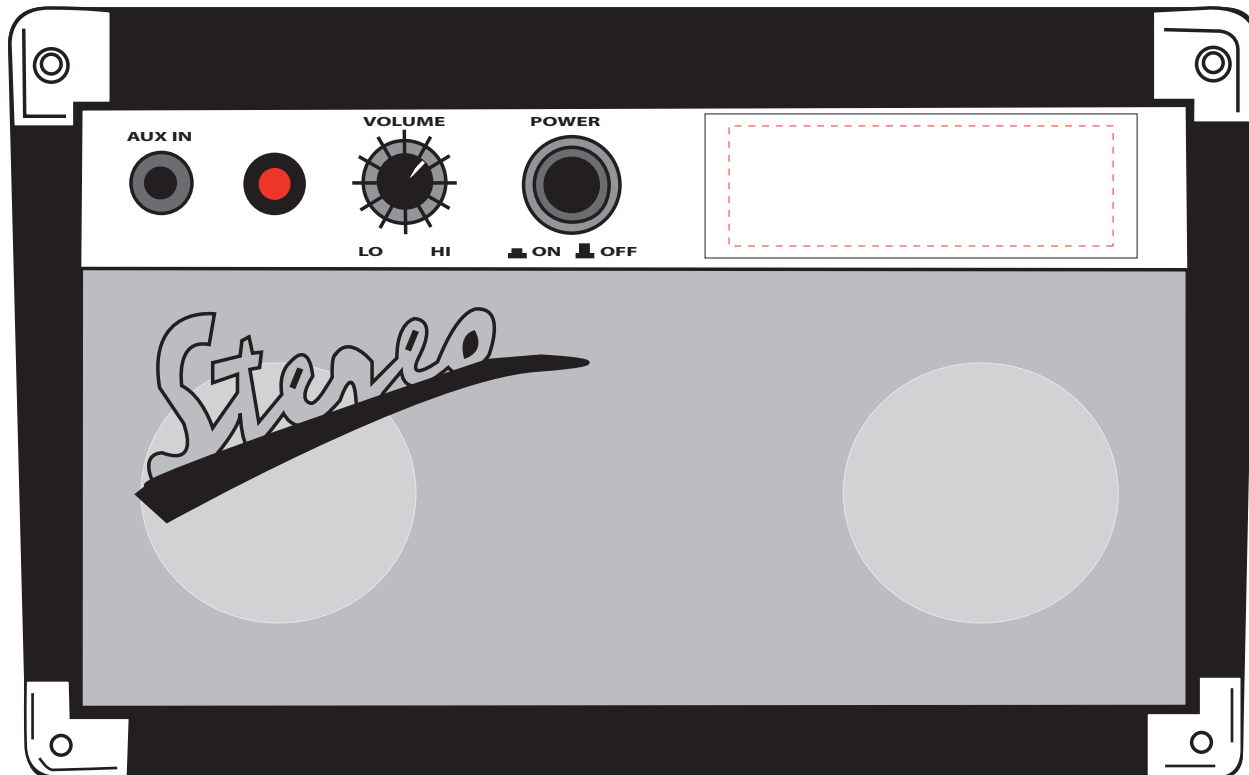

# TEK105BT

## Amp It Up! Bluetooth Speakers

Imprint area: .625 H x 2 W (plate)

Dotted line shows imprint area and will not print.

This art proof shows the approximate size, color and placement of your imprint relative to the size of the item.