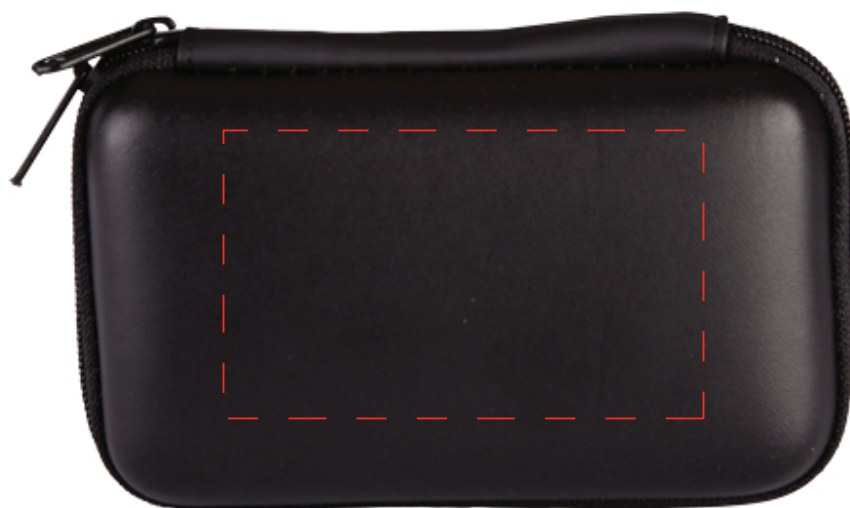

TEK113

Power Charger Travel Kit

Imprint area: 1.5"H x 2.5"W

Dotted line shows imprint area and will not print.

This art proof shows the approximate size, color and placement of the art imprint relative to the size of the item.