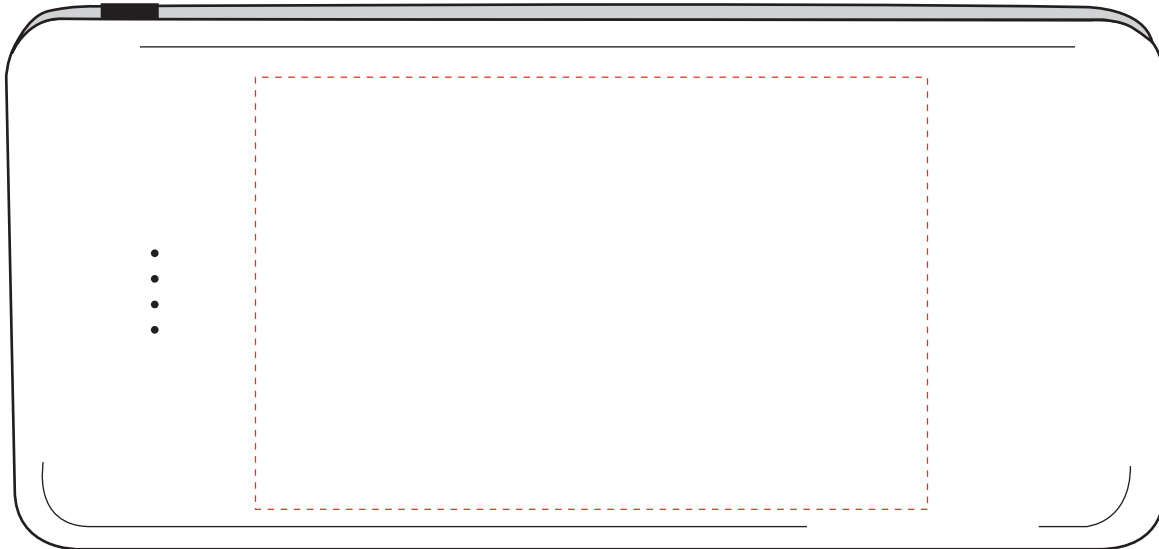

TEK134

Slim Power Bank 11000

Imprint area: 2.25 x 3.5

Dotted line shows imprint area and will not print.