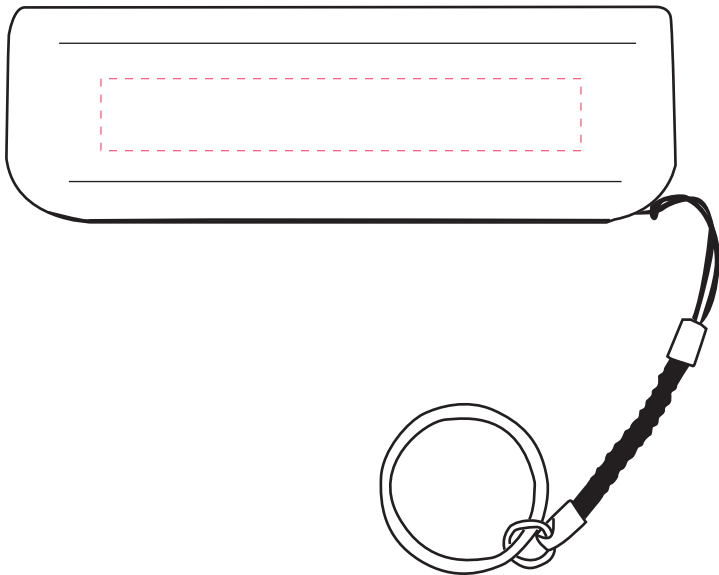

## Power Bank 2200

Imprint Size: .375 x 2.5

Dotted line shows imprint area and will not print.