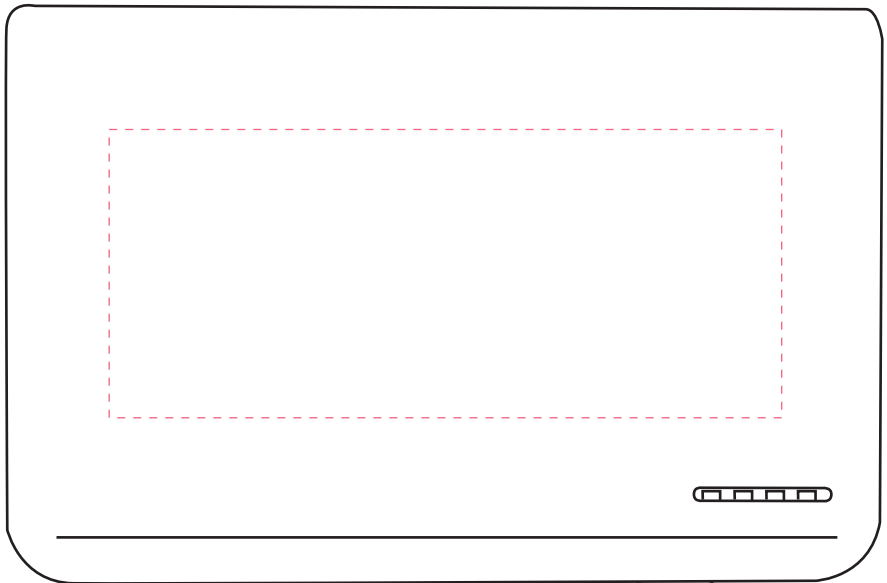

TEK165GY

Power Bank 8800

Imprint area: 1.5 h x 3.5 w

Dotted line shows imprint area and will not print.