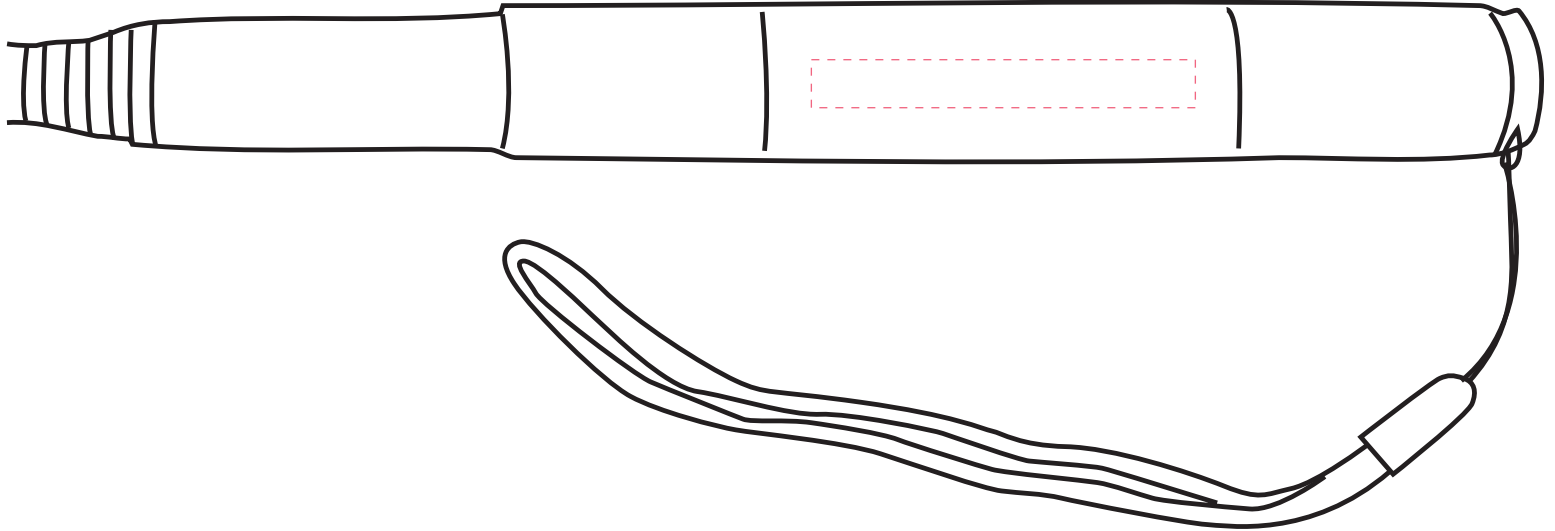

TEK166

Standard Selfie Stick

Imprint Size: .25 x 2

Dotted line shows imprint area and will not print.