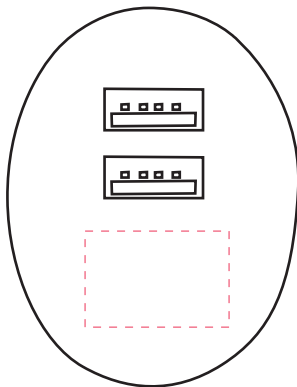

## Front Load 2 Port USB Auto Adaptor

Imprint Area: .5 x .75

Dotted line shows imprint area and will not print.