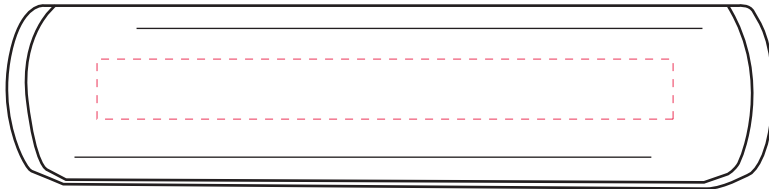

## Suction Cup Power Bank 2200

Imprint Area: .3125 x 3

Dotted line shows imprint area and will not print.

This art proof shows the approximate size, color and placement of the art imprint relative to the size of the item.