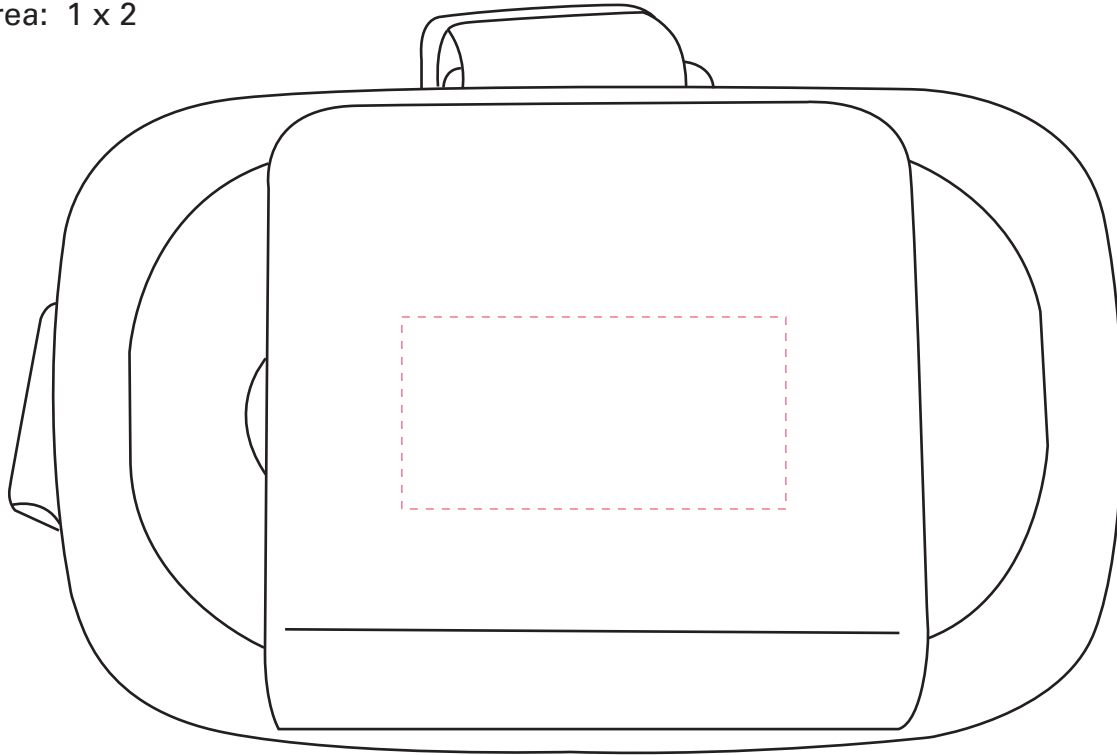

TEK201BK

Virtual Reality Viewer

Imprint Area: 1 x 2

Dotted line shows imprint area and will not print.

This art proof shows the approximate size, color and placement of the art imprint relative to the size of the item.