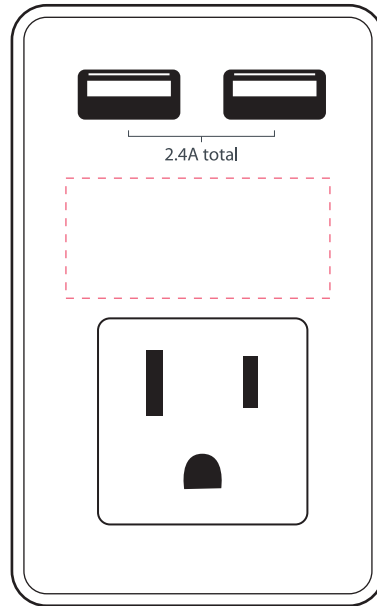

TEK202

Double USB and AC Travel Outlet

Imprint Area: .625 x 1.375

Dotted line shows imprint area and will not print.