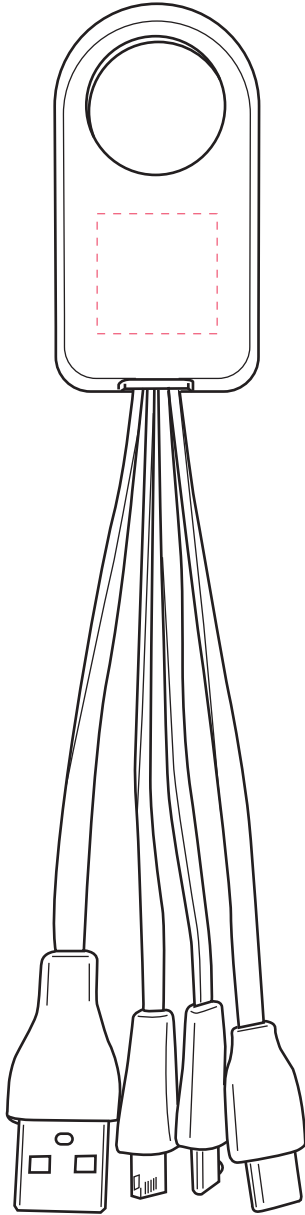

# TEK203

## 4 in 1 Travel Cord

Imprint Area: .625 x .625

Dotted line shows imprint area and will not print.