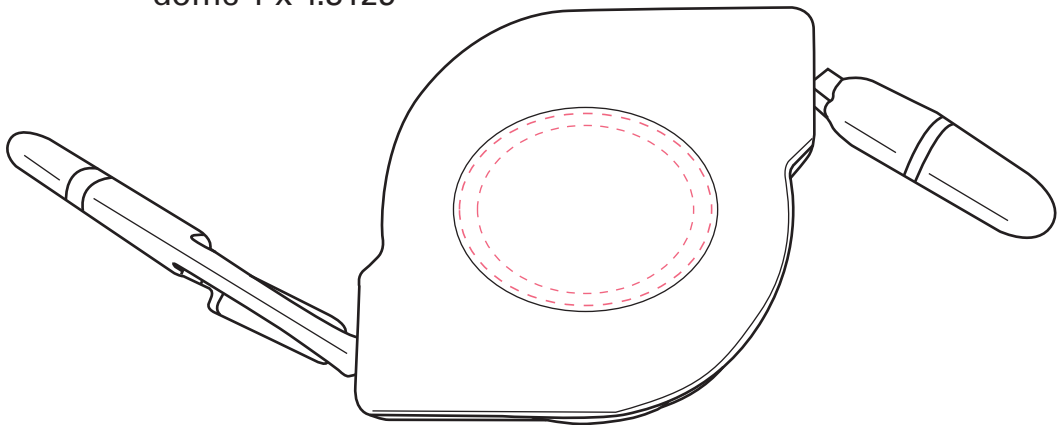

# TEK217

## 2 Meter Retractable USB Cable

Imprint Areas

padprint: .8750 x 1.125

dome 1 x 1.3125

Red line shows imprint area and will not print.