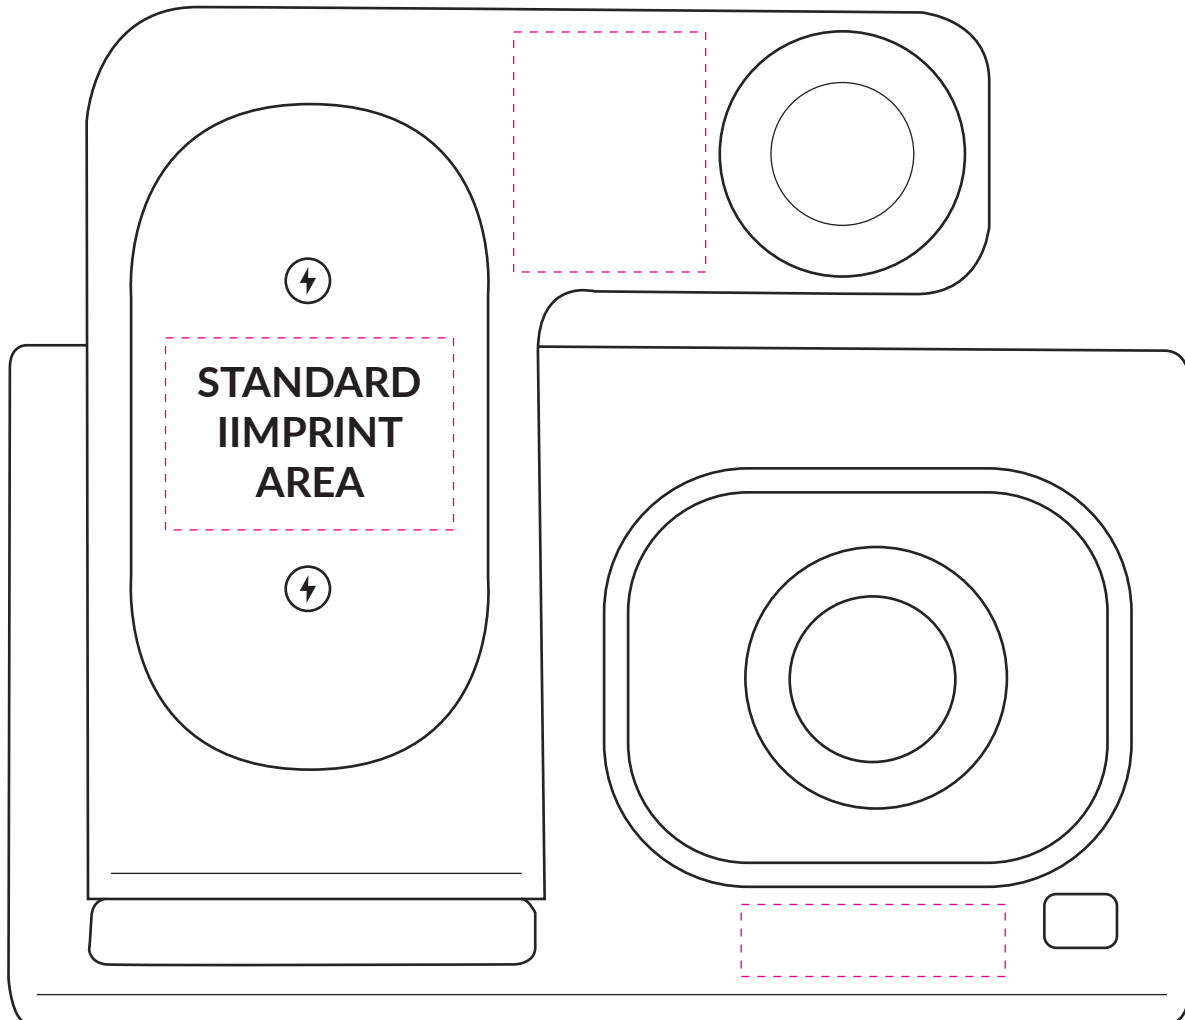

TEK228

3 in 1 Foldable Wireless Charging Station

Imprint Area: 1 x 1.5

* SECONDARY IMPRINT AREAS

Between Phone and Watch: 1 x 1.25

Below Headphone: .375 x 1.375

Dotted line shows imprint area and will not print.