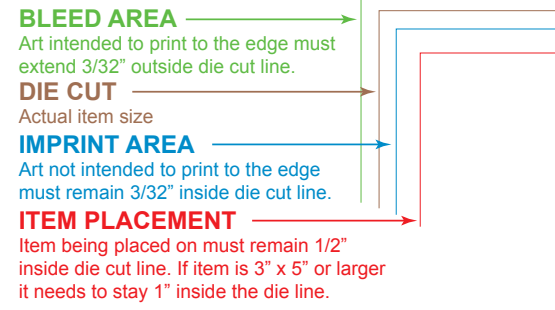

Item Number: TFP01

Item Size: 13.25" x 6"

Imprint Area: 13.062" x 5.812"
(See blue imprint areas below)

**Red areas below represent where
the magnet can be placed.**

Item Number: TFP01

Item Size: 13.25" x 6"

Imprint Area: 13.062" x 5.812"
(See blue imprint areas below)

BLEED AREA

Art intended to print to the edge must extend 3/32" outside die cut line.

DIE CUT

Actual item size

IMPRINT AREA

Art not intended to print to the edge must remain 3/32" inside die cut line.

MAILING LABEL
Must be at least 4" x 1.5" area
and at least .625" from bottom