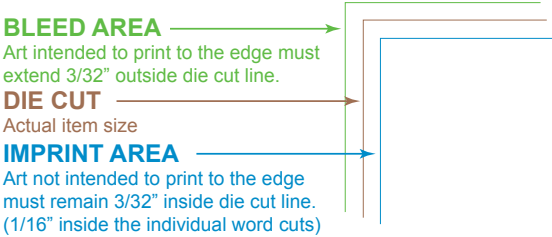

**Item Number: WORD07**

**Item Size: 3.5" x 5.75"**

**Imprint Area: Imprint area varies**  
**See below for imprint areas**  
**Bleeds not suggested on individual kisscuts**

**Artist Use Only: do not delete the following information!**

Art intended to print to the edge must extend 3/32" outside the brown die line.  
Art NOT intended to print to the edge must remain 3/32" inside the brown die line.

This item includes STOCK graphics.

<b>is</b>	today	<b>be</b>	<b>110%</b>		<b>!</b>
	<b>strive</b>	<b>very</b>			
time		successful		<b>to</b>	
		do	<i>your</i>	together	<b>I</b>
ACHIEVE	<b>always</b>	<b>#1</b>	<b>REACH</b>	the	<i>my</i>
		am		best	will
<b>determined</b>				<b>work</b>	
<b>TOP</b>	expect	<b>hard</b>			