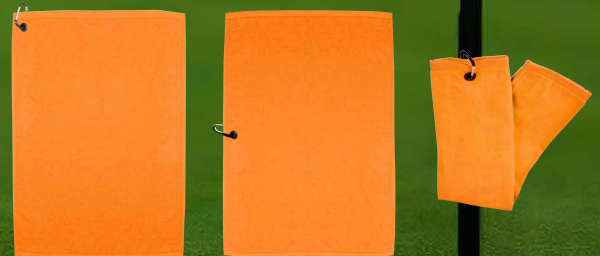

G1625 Champions Golf Towel 16"x25" 2.4 lb/dz 100% Cotton Velour

Color Towels	25	50	150	300	500+
Silkscreen	5.74	5.47	5.20	4.98	4.79
Embroidery	9.90	9.45	8.98	8.65	8.29
White Towel	25	50	150	300	500+
Silkscreen	4.95	4.70	4.49	4.32	4.15
Embroidery	8.94	8.50	8.10	7.78	7.48
					5C

G1524 & G1625 come standard with black grommet and carabiner in left hand corner. Other locations available.