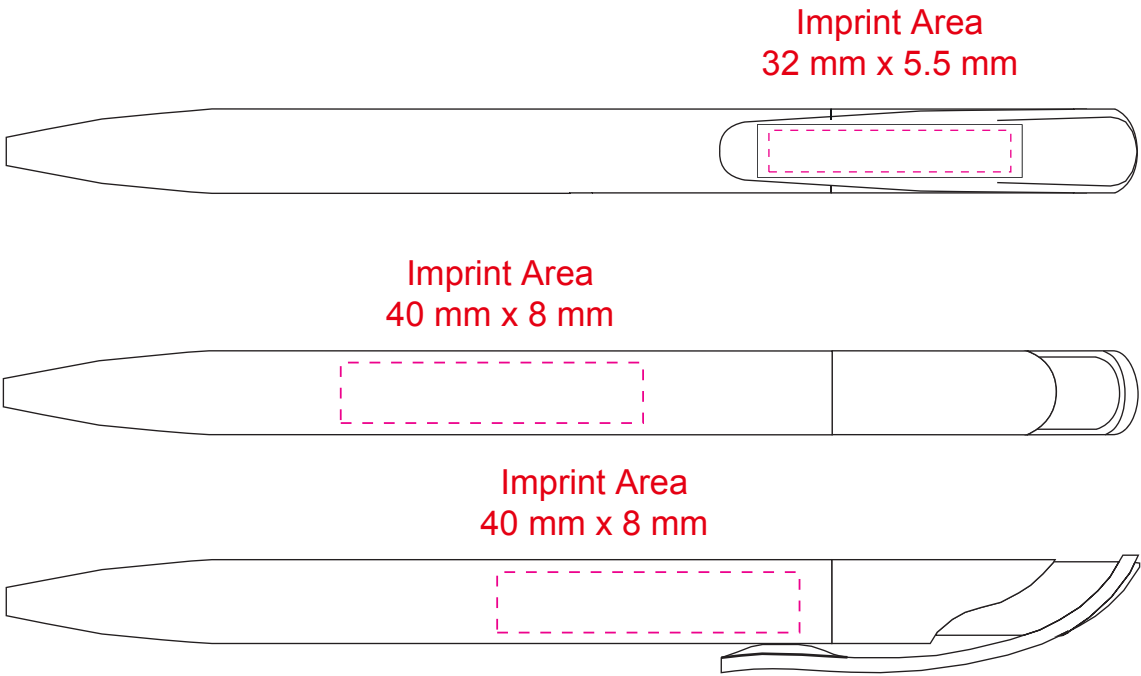

2416

Challenger Polished

PAD PRINTED

Dotted line shows imprint area and will not print.

VIRTUAL PROOF ONLY. Actual product and imprint may vary in color.

Because of the different colors and textures of substrates that are printed, we DO NOT guarantee exact PMS and/or color matches.