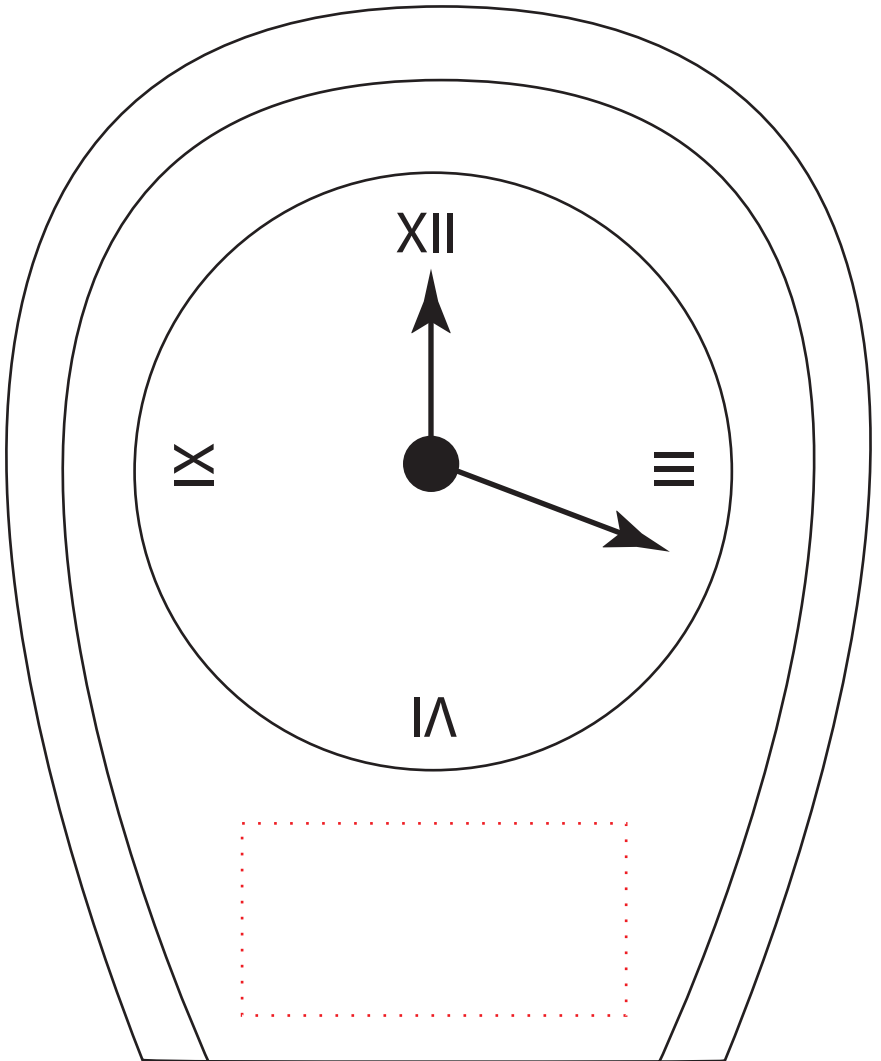

6429 Pavise Wood Clock

Imprint area: 2W x 1H

Dotted line shows imprint area and will not print.