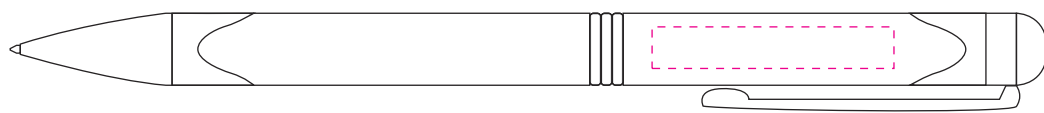

67625L

Tucson Medium Journal w/ Pen Loop

Journal Size: 7" x 9 11/16"

Dotted line shows imprint area and will not print.

VIRTUAL PROOF ONLY. Actual product and imprint may vary in color.

Because of the different colors and textures of substrates that are printed, we DO NOT guarantee exact PMS and/or color matches.

676L Gift Box

Box Size: 257mm x 187mm

Dotted line shows imprint area and will not print.

VIRTUAL PROOF ONLY. Actual product and imprint may vary in color.
Because of the different colors and textures of substrates that are printed, we DO NOT guarantee exact PMS and/or color matches.

Metal Pen

Black or Gun Metal

Pen Size: 5 7/16"

Imprint Area
32 mm x 5.5 mm

Laser Engraved

Or

Pad Printed

Dotted line shows imprint area and will not print.