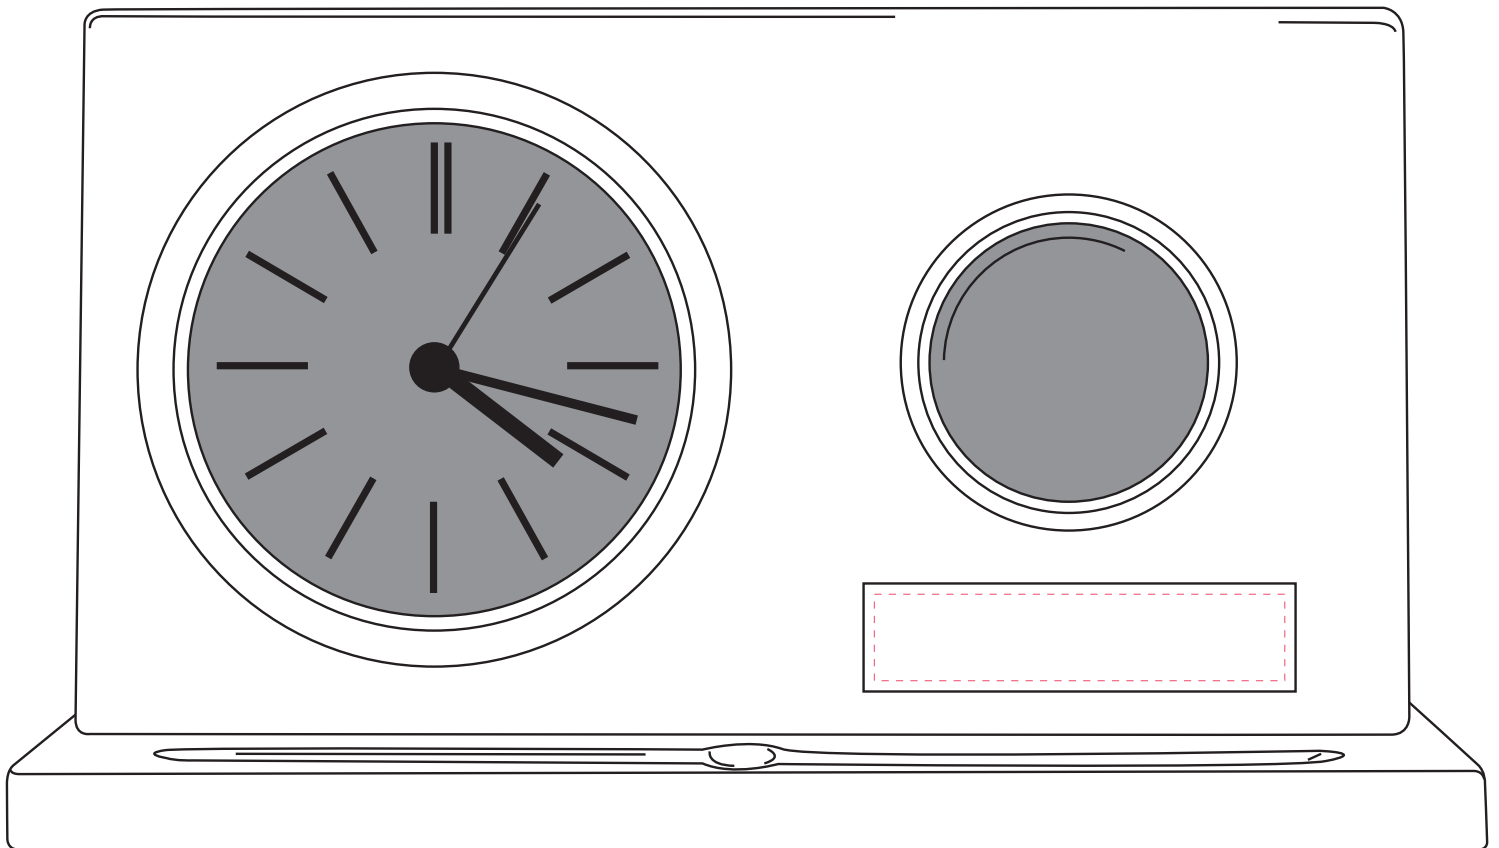

7004

Wireless Speaker Clock w/ Pen

Plate Size: .625 x 2.5

Imprint Area: .5 x 2.375

100% size

90% size

Dotted line shows imprint area and will not print.