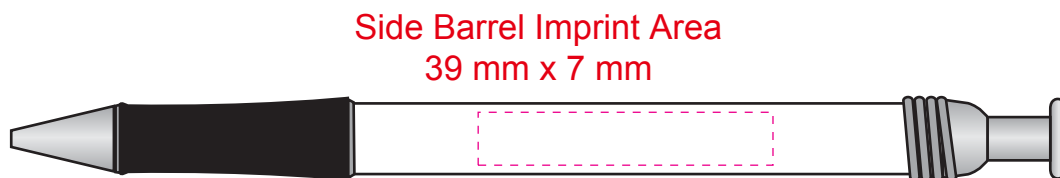

9000 Tango Pen

Pen Size: 5 7/16"

Opposite clip

Pad Print - Enter PMS Color Here

Dotted line shows imprint area and will not print.

VIRTUAL PROOF ONLY. Actual product and imprint may vary in color.

Because of the different colors and textures of substrates that are printed, we DO NOT guarantee exact PMS and/or color matches.