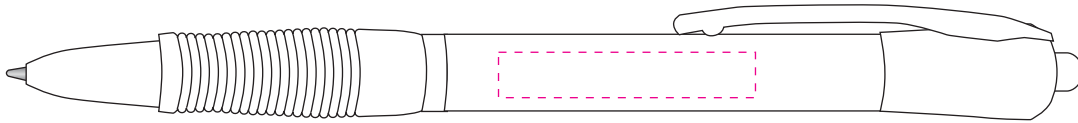

## Sheer Clip Pen

Pen Size: 5.599 in

Clip Imprint Area  
34 mm x 6 mm

Pad Print - Enter PMS Color Here

Dotted line shows imprint area and will not print.

VIRTUAL PROOF ONLY. Actual product and imprint may vary in color.