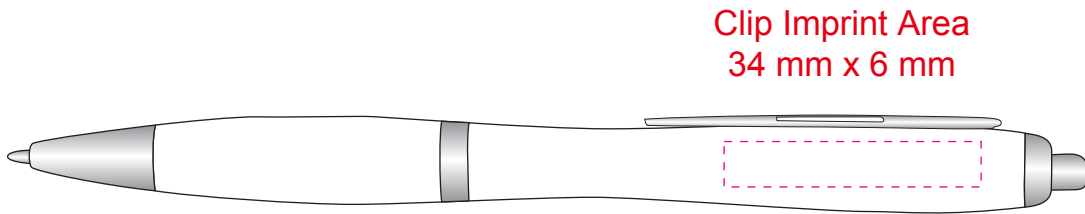

9065

Translucent Chic Pen

Pen Size: 5.7549 in

Clip Imprint Area
34 mm x 6 mm

Pad Print - Enter PMS Color Here

Dotted line shows imprint area and will not print.

VIRTUAL PROOF ONLY. Actual product and imprint may vary in color.