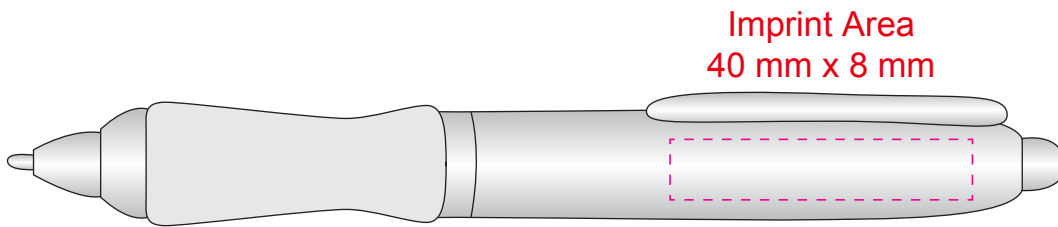

9300

Pen Size: 5.505 in

Pad Print - Enter PMS Color Here

Dotted line shows imprint area and will not print.

VIRTUAL PROOF ONLY. Actual product and imprint may vary in color.

Because of the different colors and textures of substrates that are printed, we DO NOT guarantee exact PMS and/or color matches.