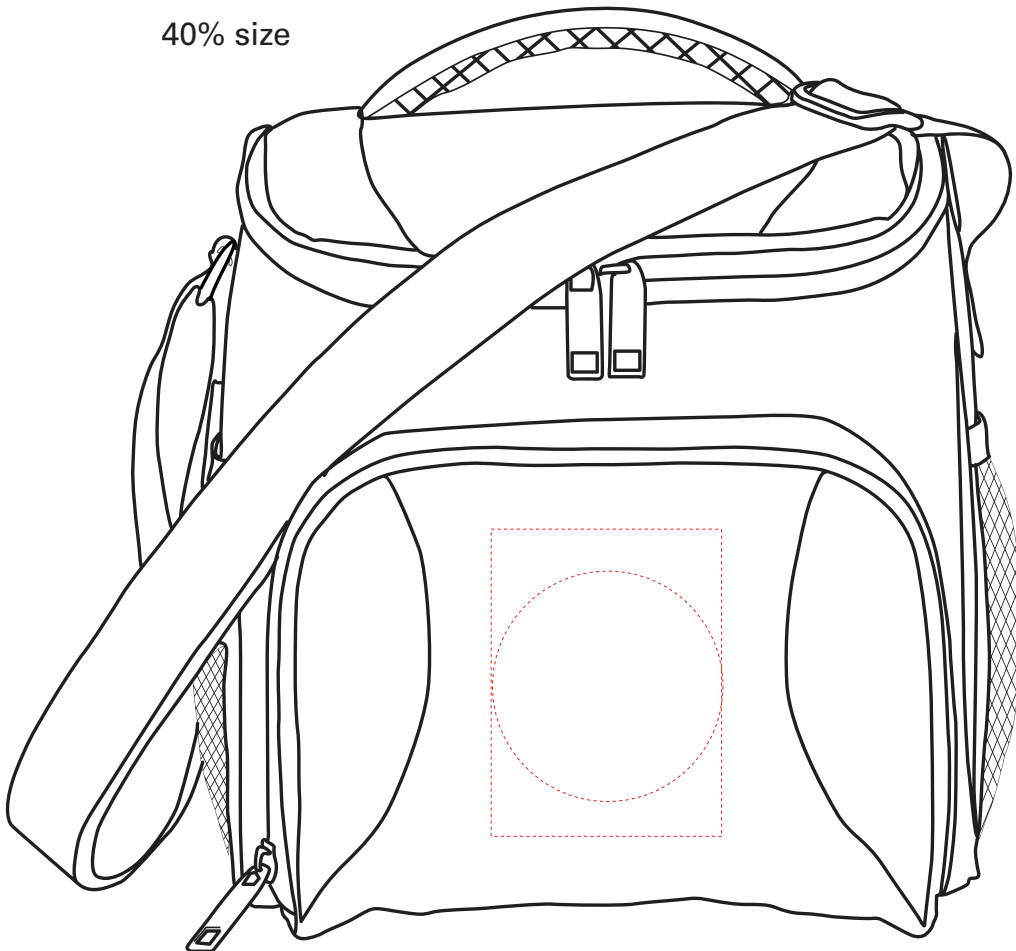

## Ice River Lite Cooler Bag - Med

Imprinted: 4"H x 3"W

Embroidery: 3" Diameter

100% size

40% size

Dotted line shows imprint area and will not print.