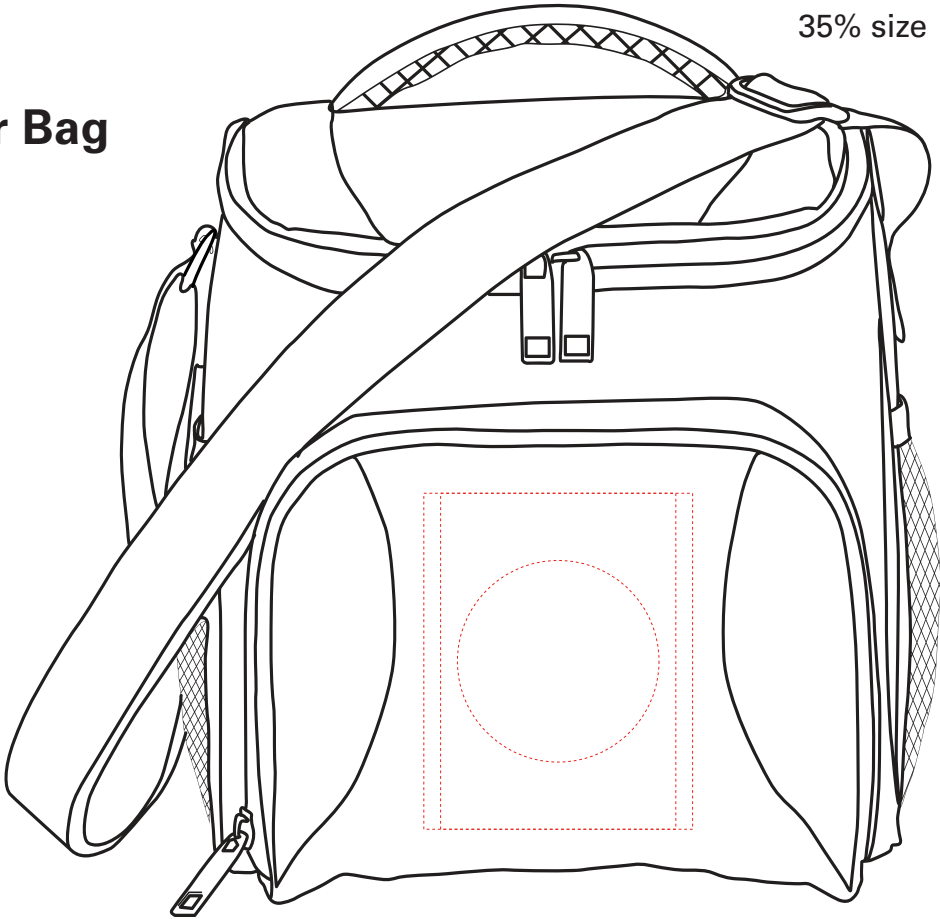

35% size

## Ice River Lite Cooler Bag

Imprinted: 5" h x 3.5" w

4CP: 5" h x 4" w

Embroidery: 3" dia

100% size