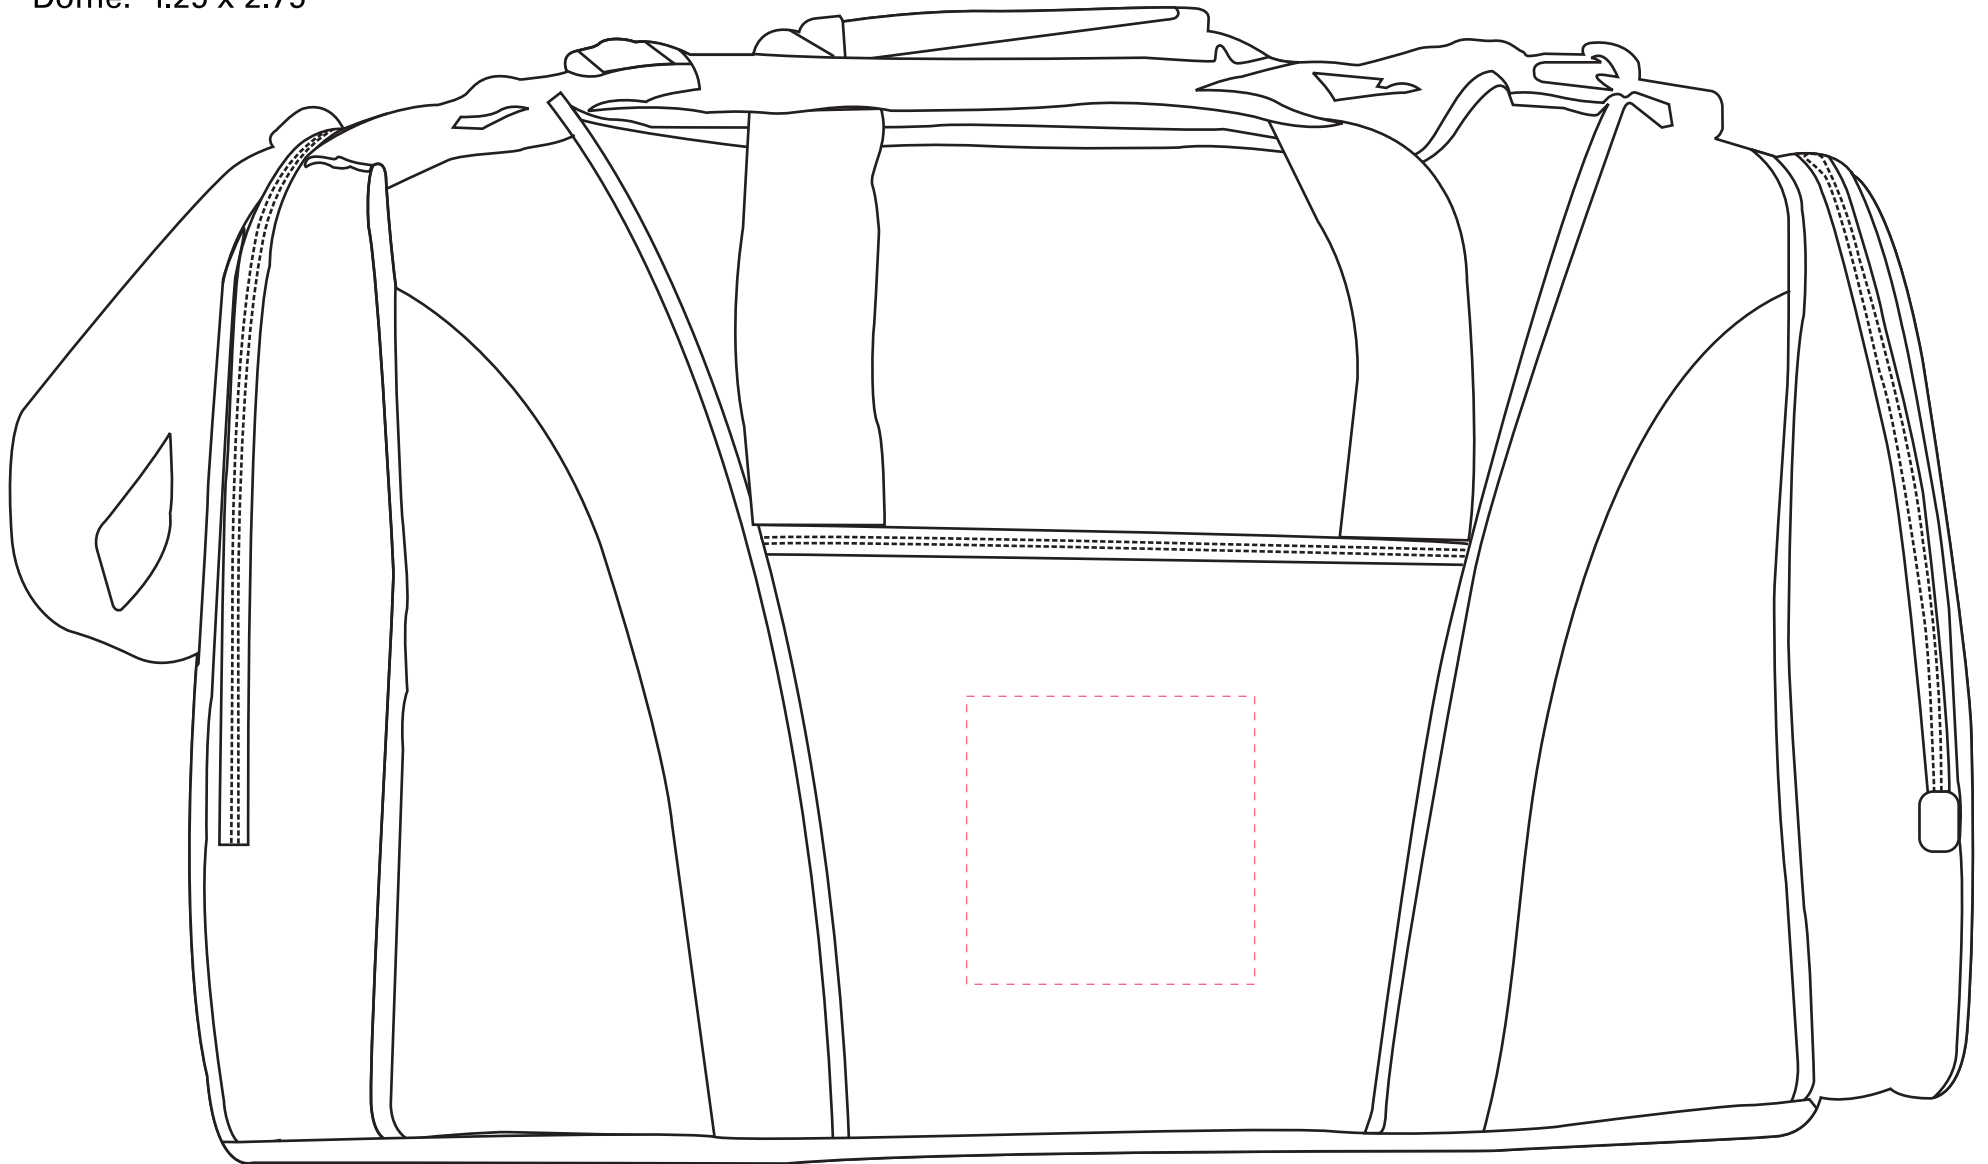

# BG274

## The Sport Duffle

Imprint Area: 3 x 3

Dome: 1.25 x 2.75

shown at 50%

Dotted line shows imprint area and will not print.