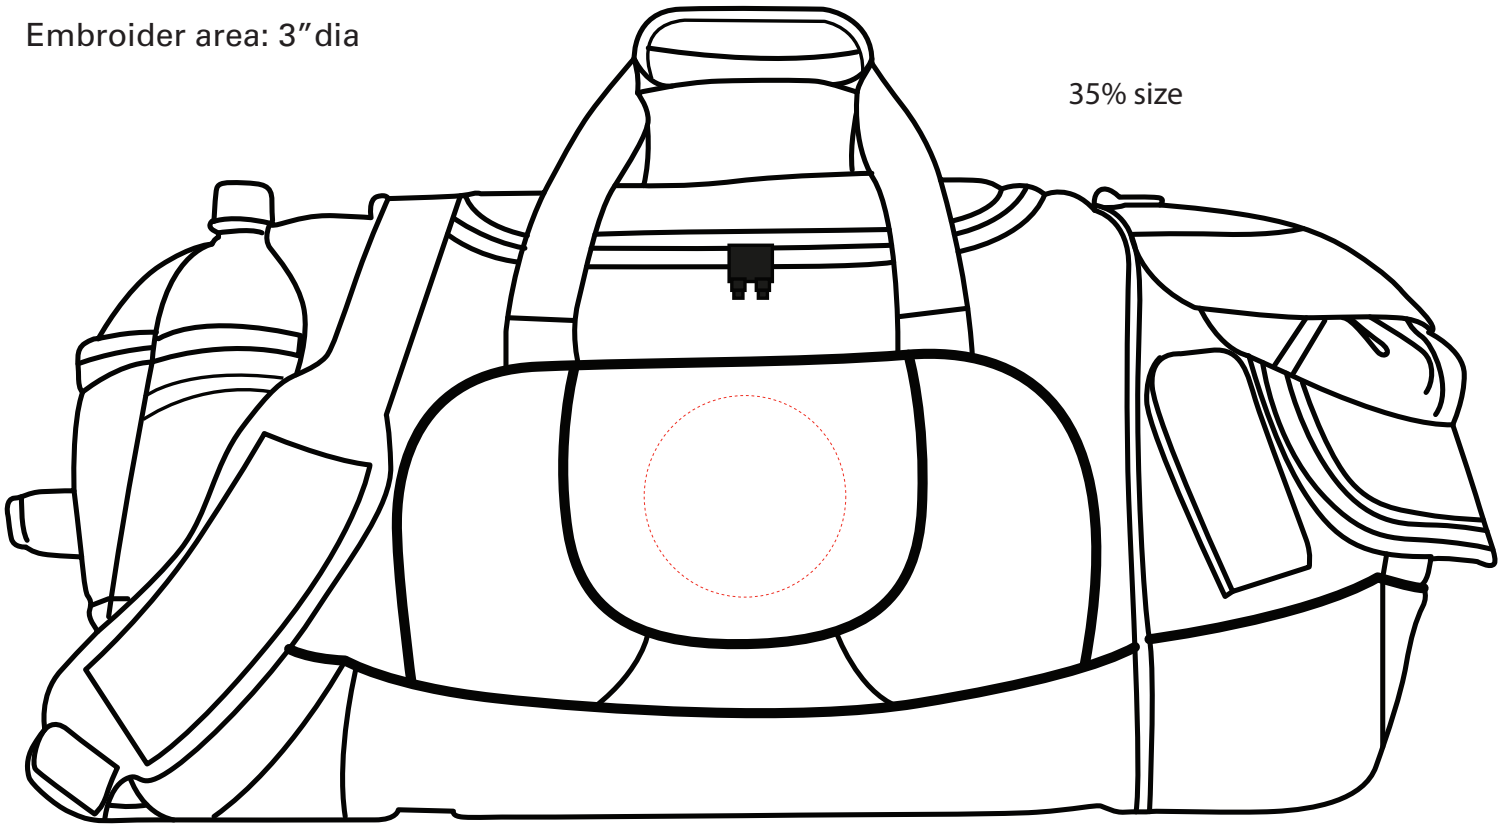

BG275

Scout Duffle

Embroider area: 3" dia

35% size

100% size