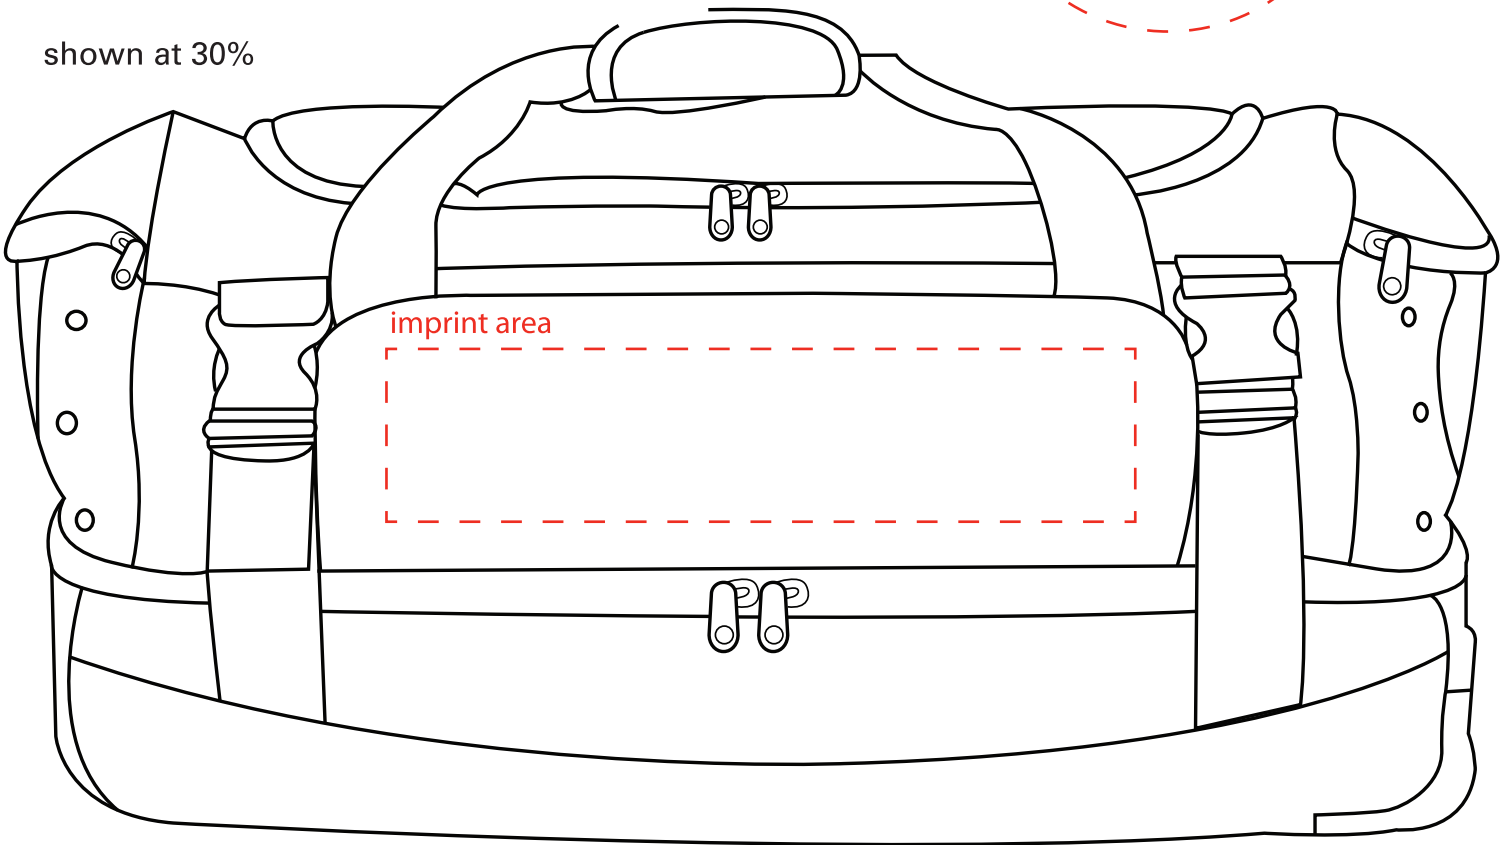

## Velocity Rolling Duffle

Imprint area: 3"H x 13"W

Embroider area: 6.5" dia. [top flap only]

sewn on top flap only  
embroider area

shown at 30%

Dotted line shows imprint area.