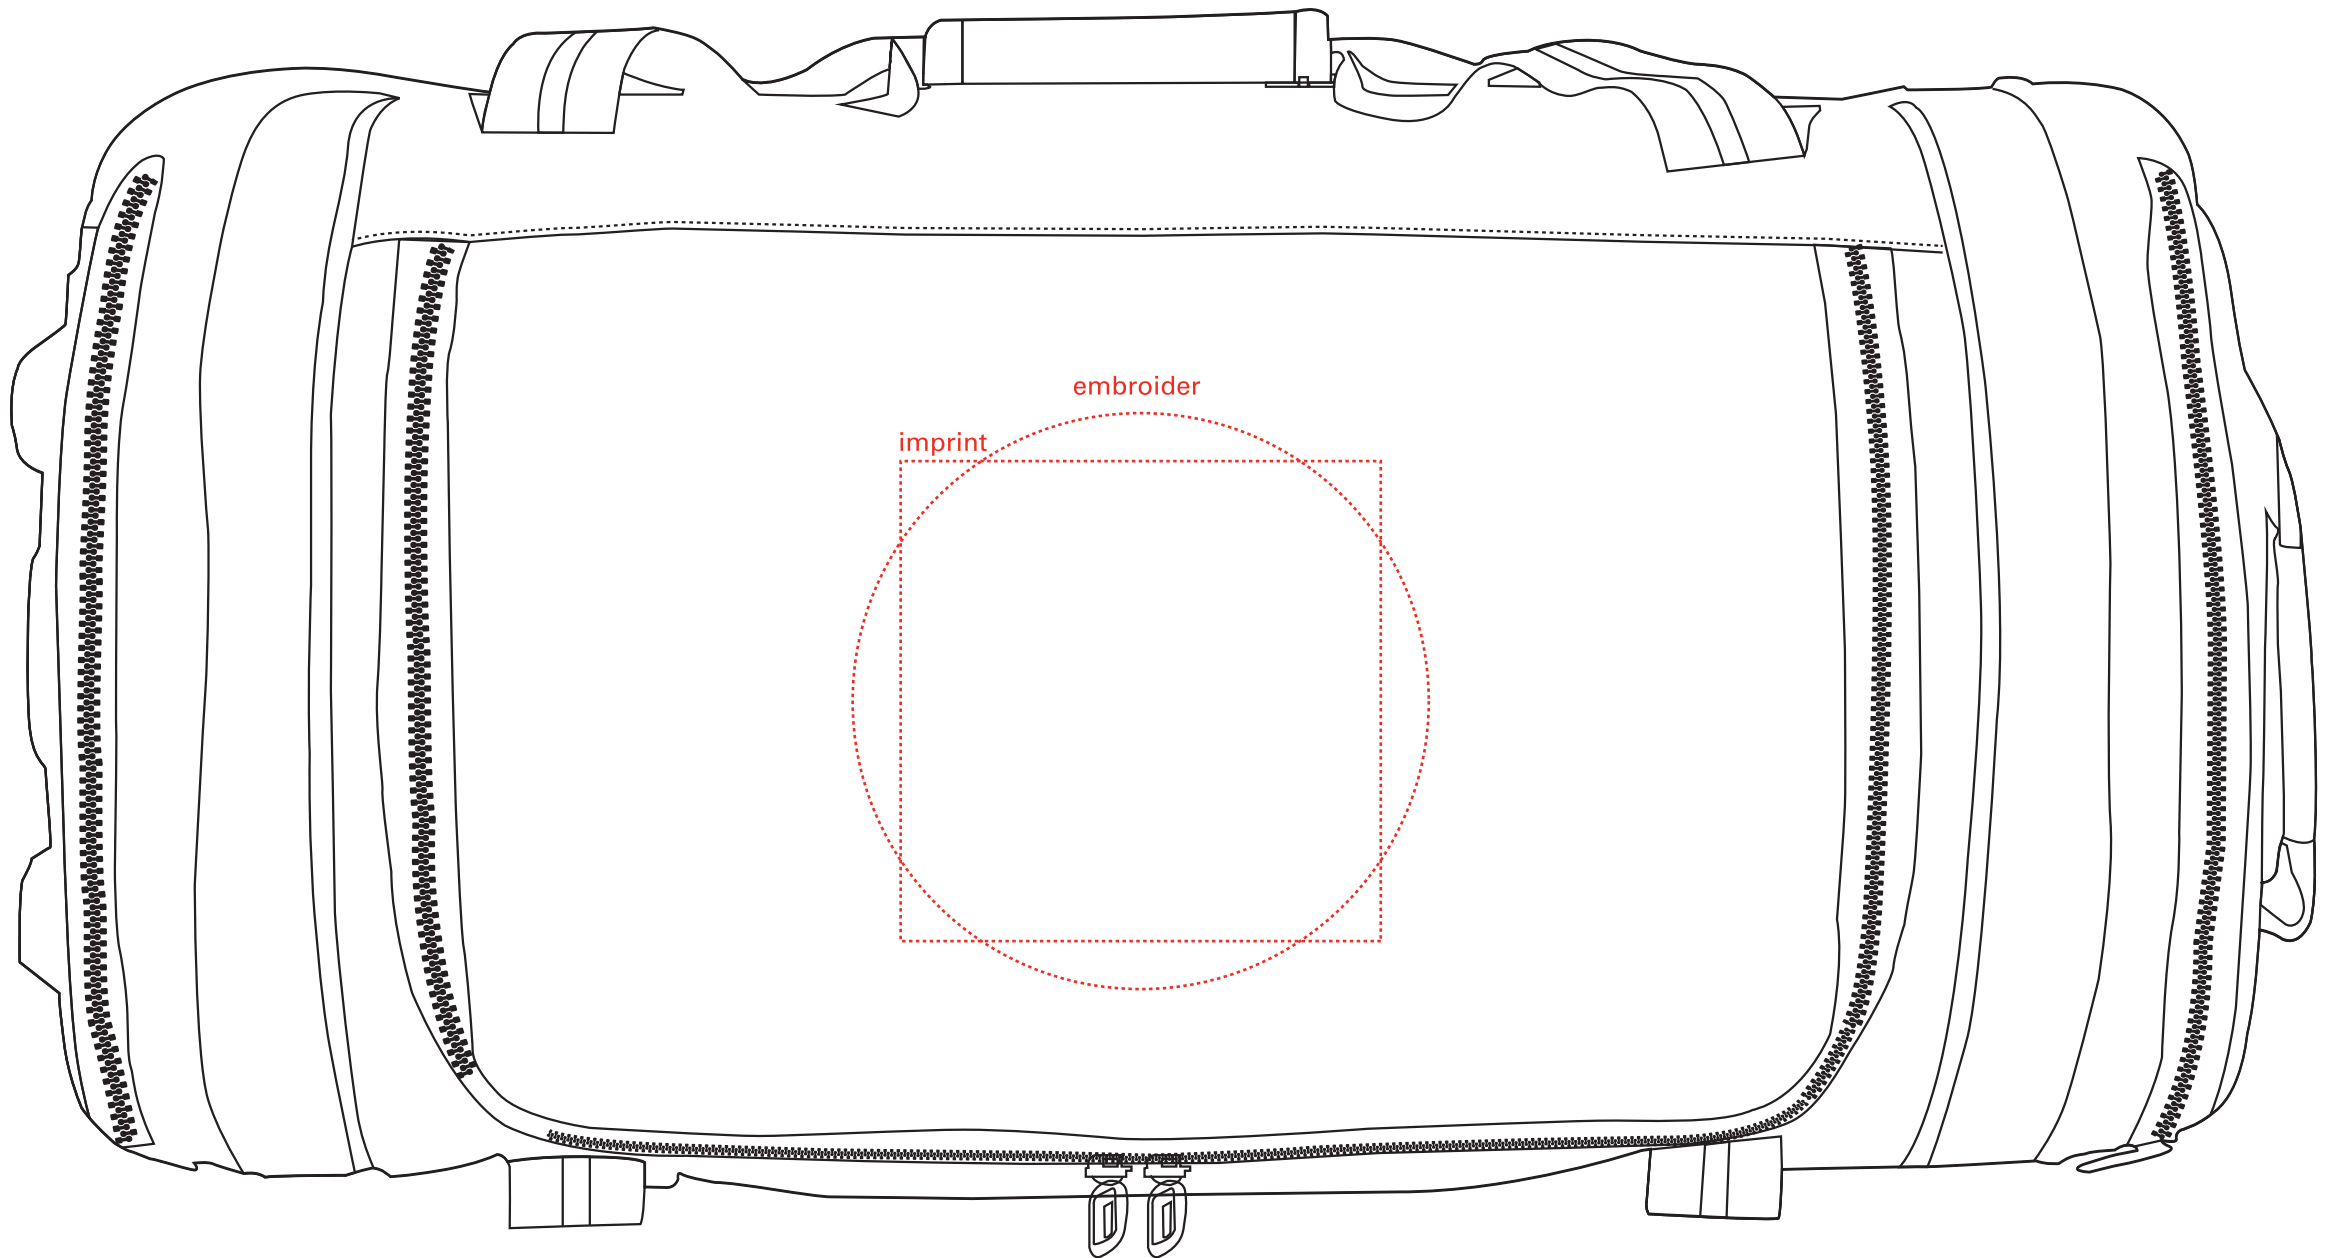

## Ultimate Rolling Duffel

Imprinted: 5" h x 5" w

Embroider area: 6" dia.

Dome art area: 2.75" w x 1.25" h

\*SHOWN AT 50% OF SIZE

\*\* IMPRINTED AND EMBROIDERY WILL BE ON **TOP** OF THE BAG, **NOT THE FRONT POCKET** \*\*

\*\* DOME WILL BE ON THE FRONT POCKET \*\*

Dotted line shows imprint area and will not print.

DOME:

Inner guide - live art area.

Outer guide - art with bleed.

Tan line is the actual dome size.