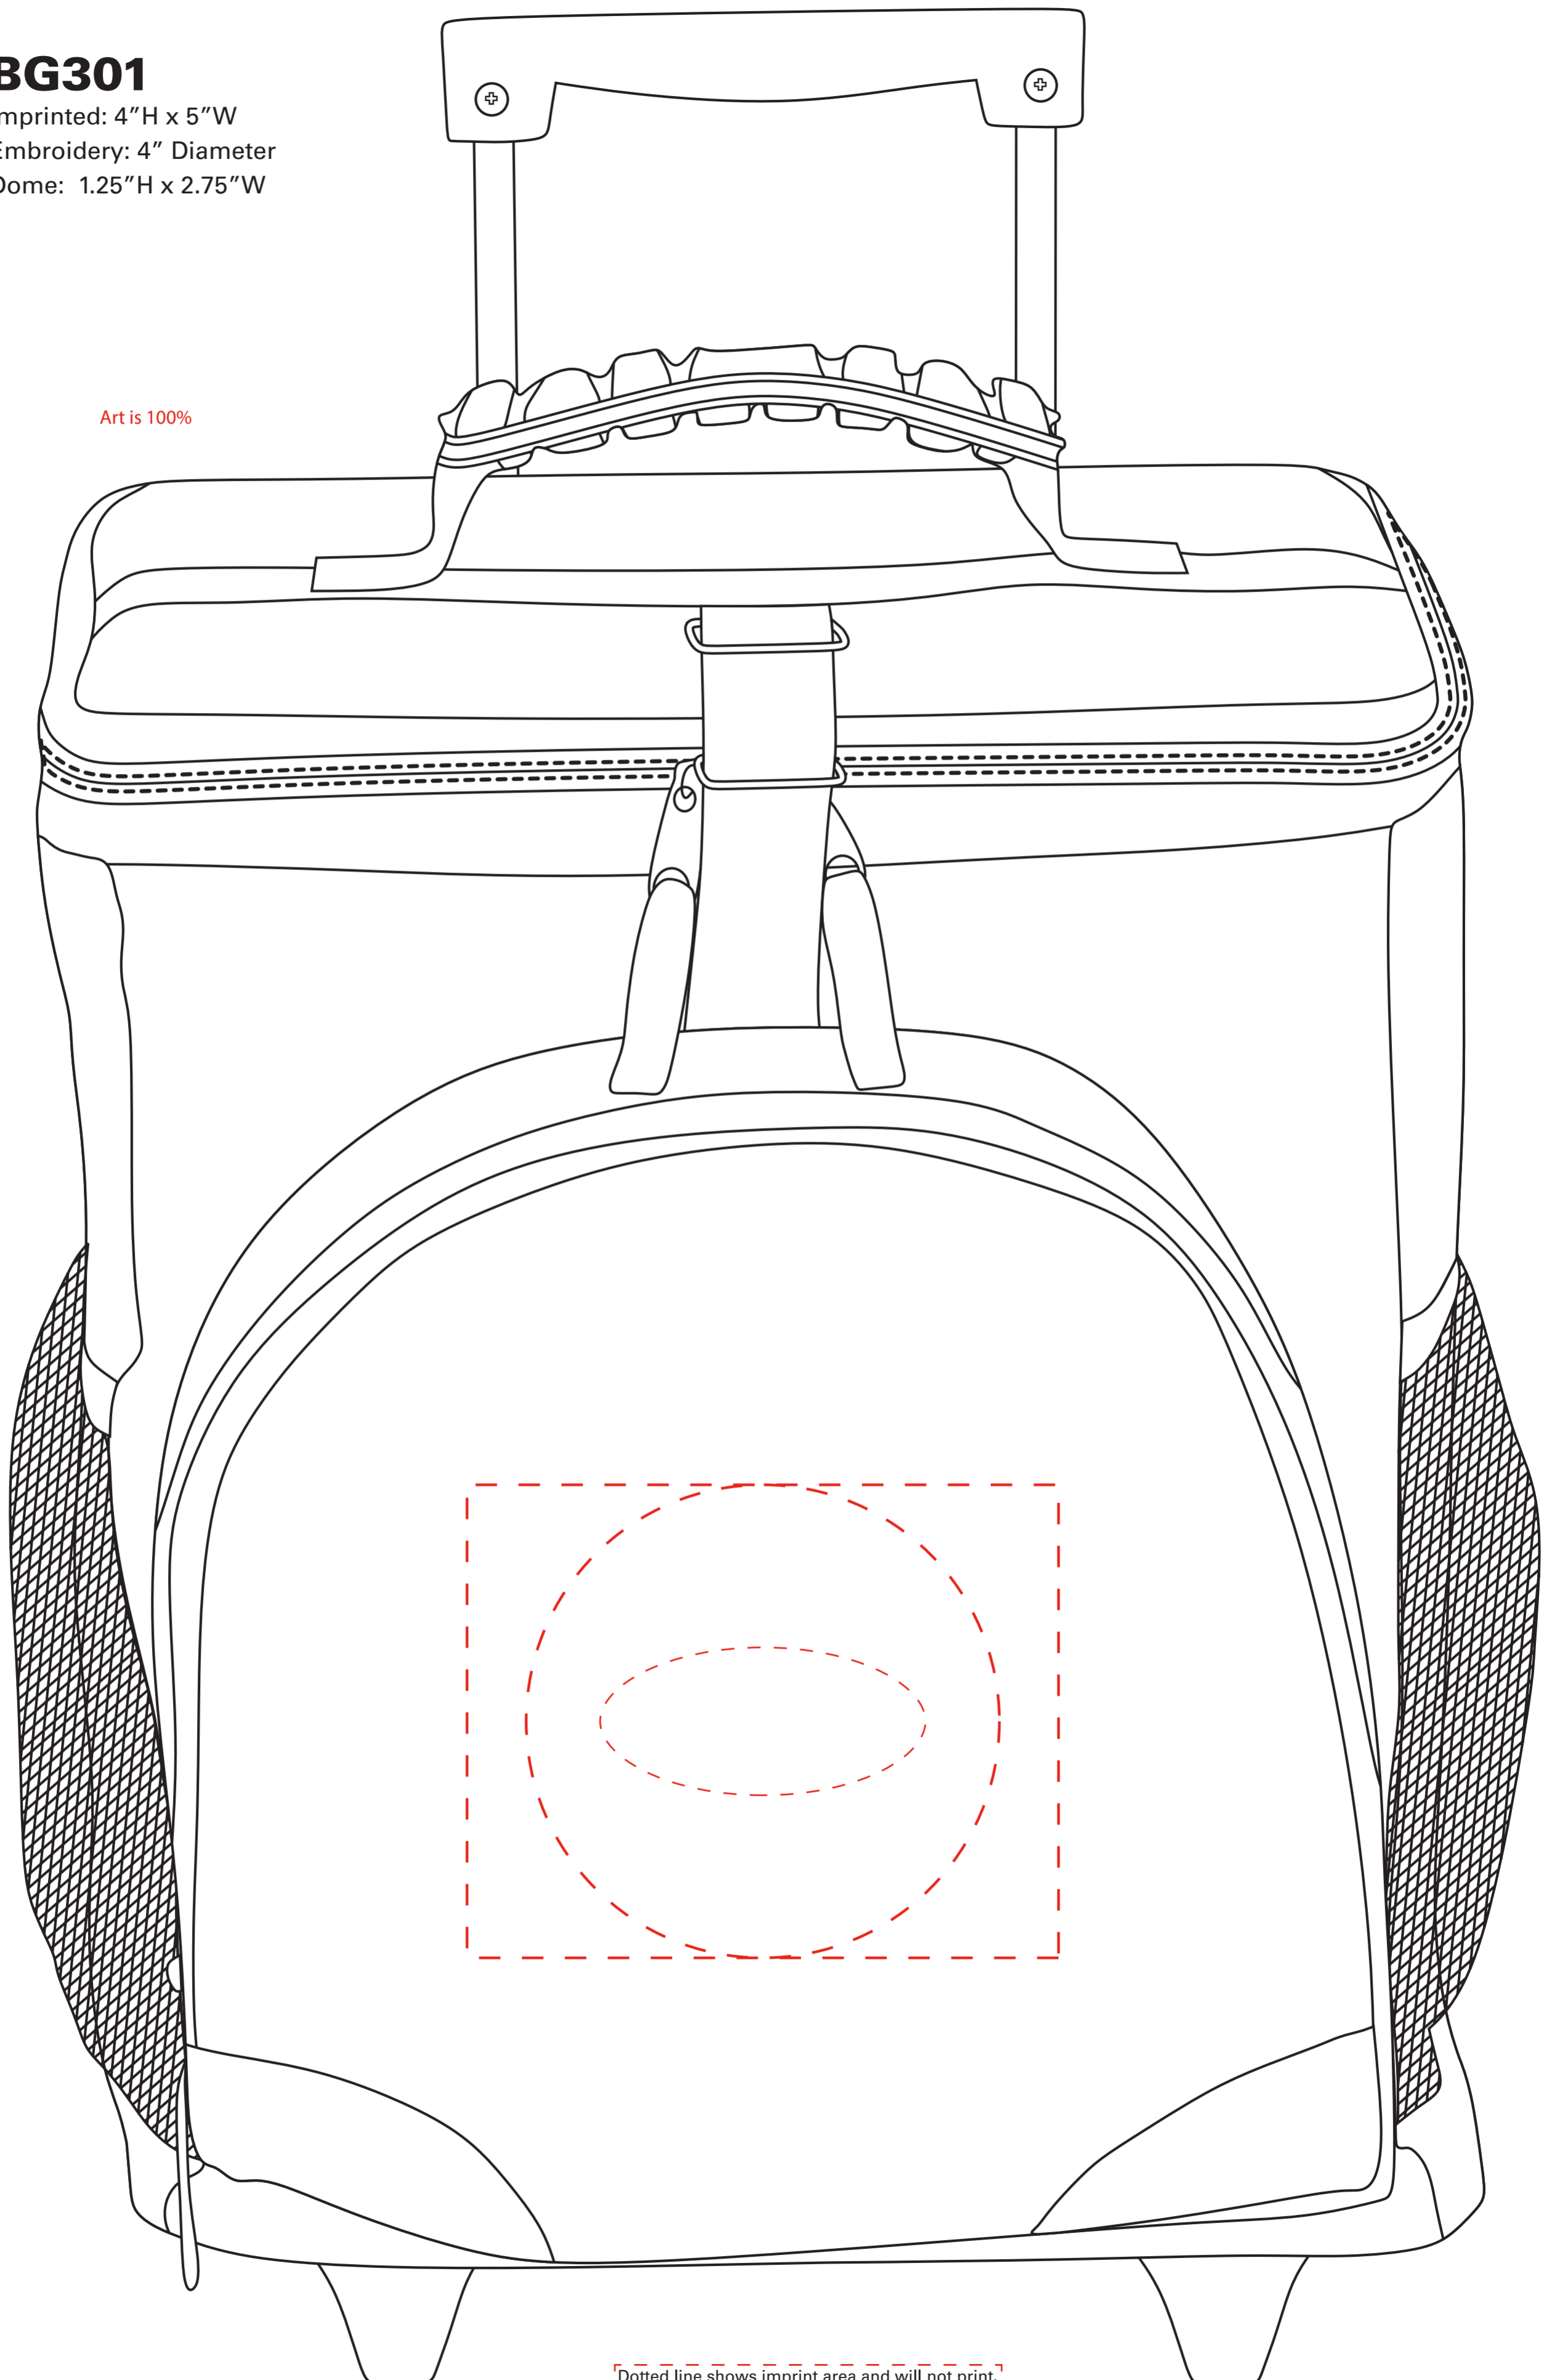

BG301

Imprinted: 4"H x 5"W

Embroidery: 4" Diameter

Dome: 1.25"H x 2.75"W

Art is 100%

Dotted line shows imprint area and will not print.