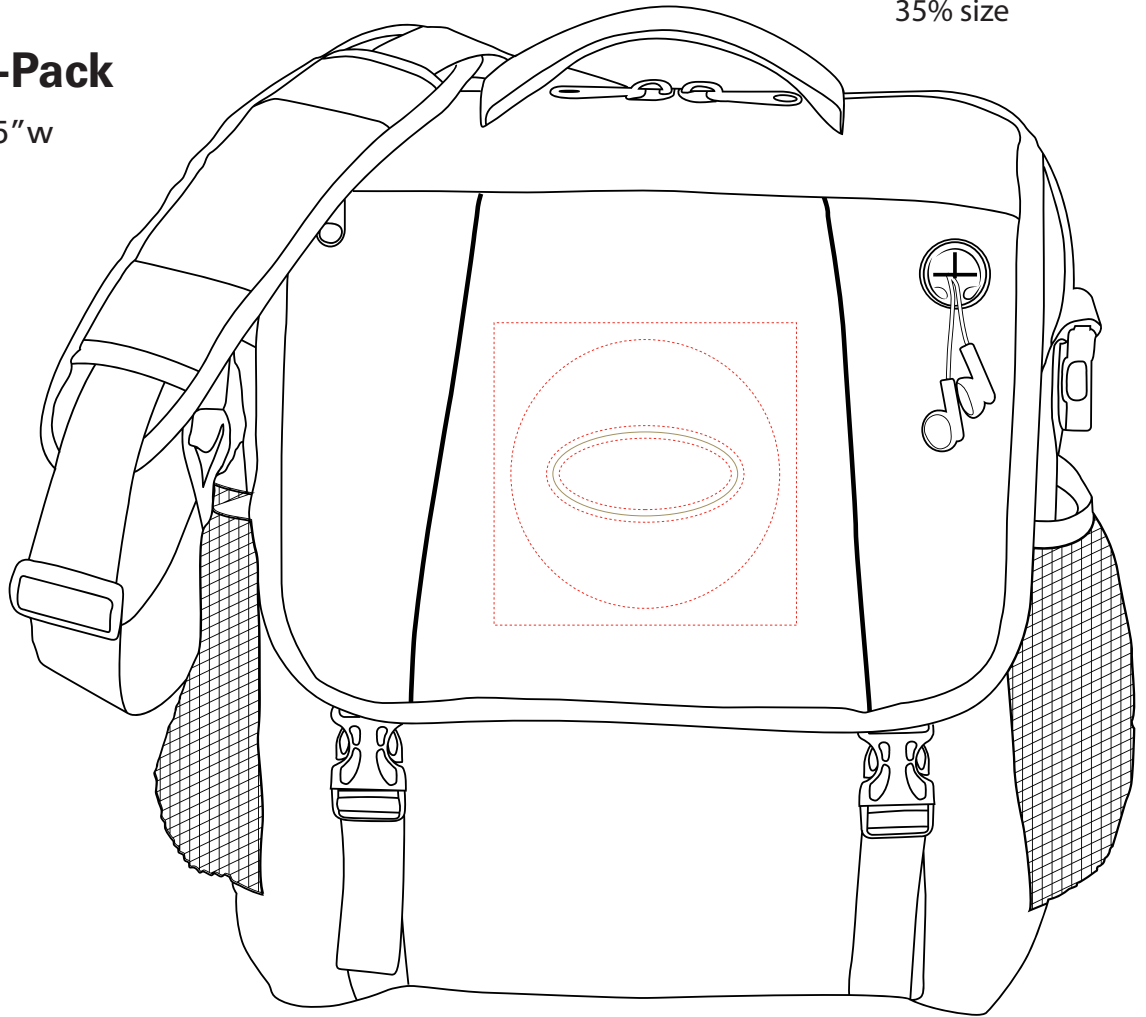

BG553

Cargo Compu-Pack

Imprinted: 4.5" h x 4.5" w

Tprint: 4.5" h x 4.5" w

Embroidered: 4" dia.

Dome: 1.25" x 2.75"

35% size

100% size